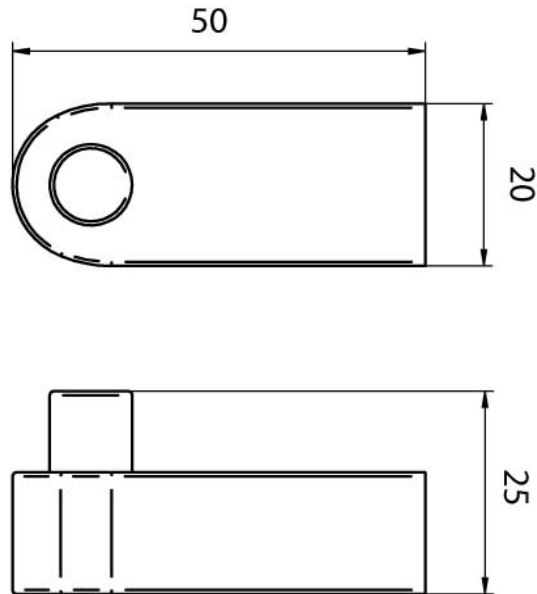

SPECIFICATION SHEET - bathroom accessories

BRAND:	HACEKA	Product Photo:
ORIGIN:	Netherlands	
SERIES:	VIERO	
PRODUCT DESCRIPTION:	Single hook	
MODEL No.	415412	
FINISH/COLOUR:	Chrome	
DIMENSIONS:	50mm x 20mm x 25mm	
OPTIONAL MATCHING PARTS:		

Technical Informations:

REMINDER:	Do not use cleaners containing abrasive cleansers, ammonia, bleach, acids, waxes, alcohol, solvents or other products not recommended for chrome.
	All information is for reference only, installation shall always be based on the actual product delivered.