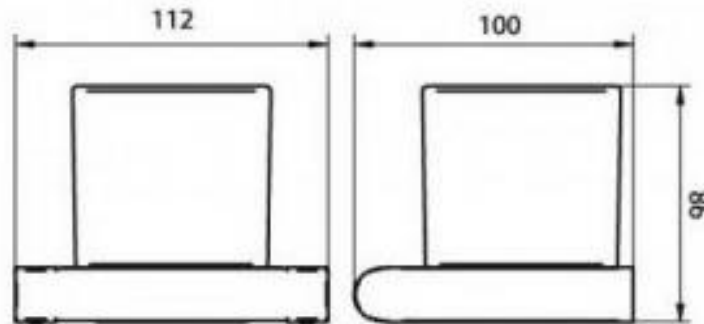

SPECIFICATION SHEET - bathroom accessories

BRAND:	HACEKA	Product Photo:
ORIGIN:	Netherlands	
SERIES:	VIERO	
PRODUCT DESCRIPTION:	Single toothbrush holder	
MODEL No.	415402	
FINISH/COLOUR:	Chrome	
DIMENSIONS:	112mm x 100mm x 86mm	
OPTIONAL MATCHING PARTS:		

Technical Informations:

REMINDER:	Do not use cleaners containing abrasive cleansers, ammonia, bleach, acids, waxes, alcohol, solvents or other products not recommended for chrome.
	All information is for reference only, installation shall always be based on the actual product delivered.