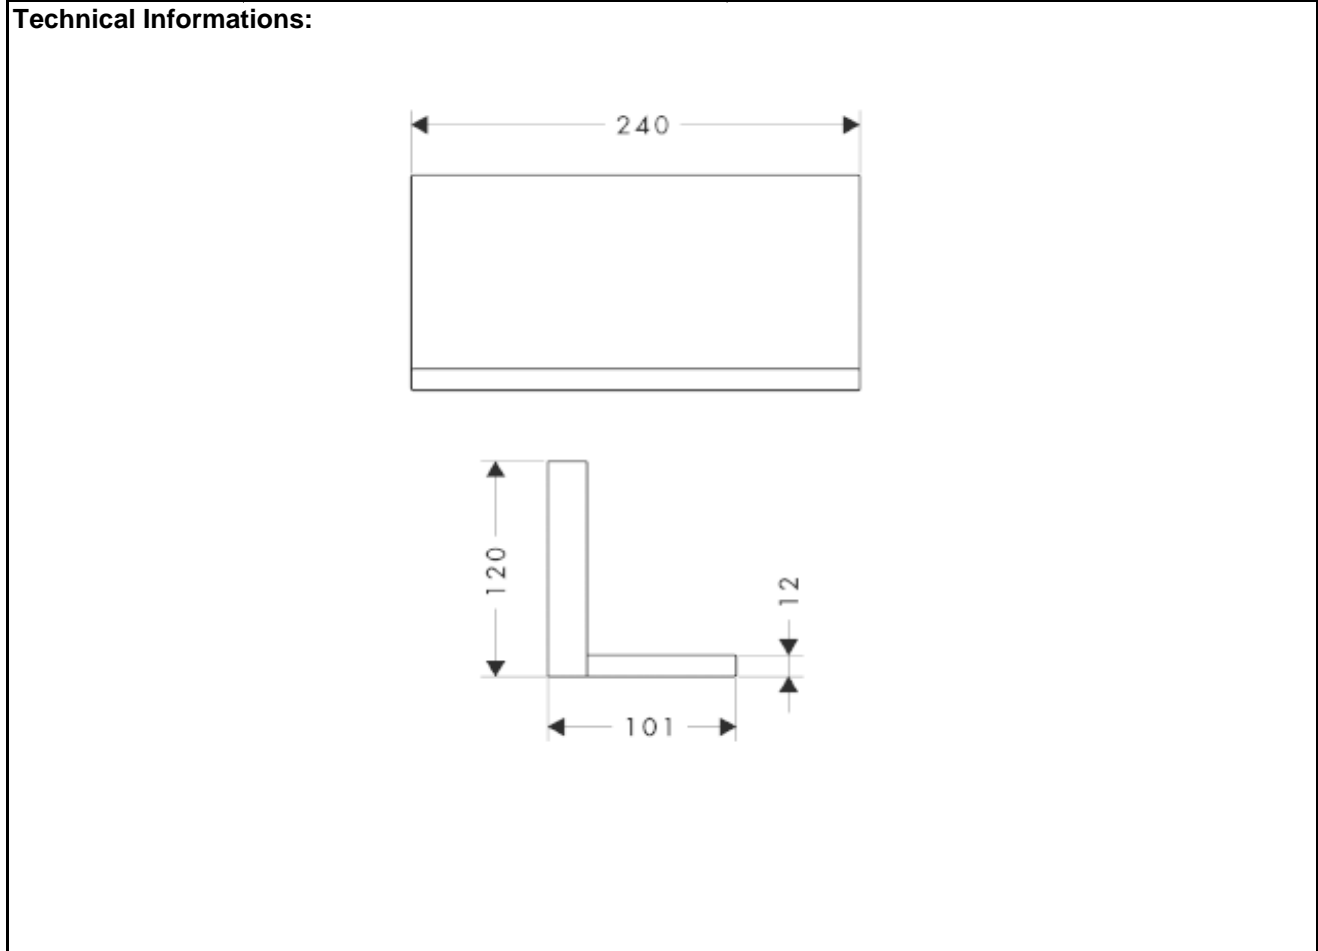

SPECIFICATION SHEET - fittings

BRAND:	AXOR®	Product Photo: 
ORIGIN:	Germany	
SERIES:	Starck X Shower Collection	
PRODUCT DESCRIPTION:	Long Shelf for use with or without basic set 40877.180	
MODEL No.	40873.000	
FINISH/COLOUR:	Chrome-plated	
DIMENSIONS:	101mm x 240mm x 120mm	
OPTIONAL MATCHING PARTS:		