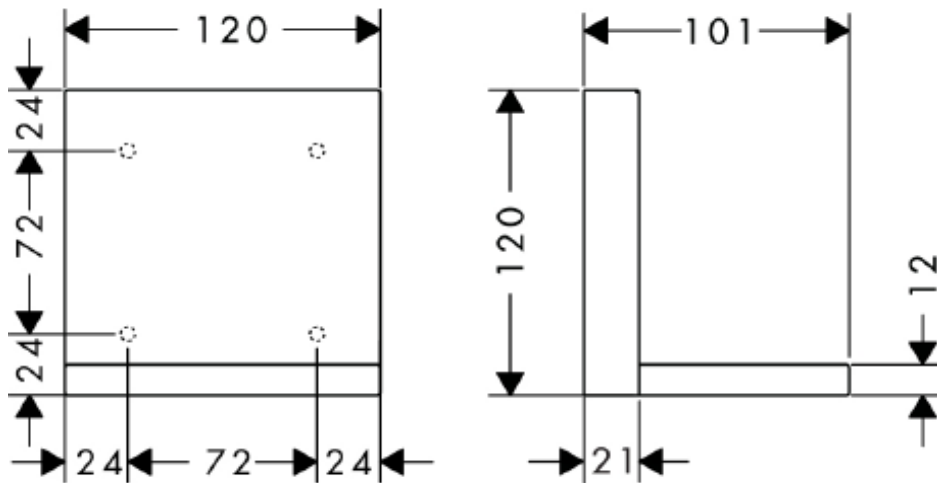

SPECIFICATION SHEET - fittings

BRAND:	AXOR®	Product Photo:
ORIGIN:	Germany	
SERIES:	Starck X Shower Collection	
PRODUCT DESCRIPTION:	Short shelf for use with or without basic set 40877.180	
MODEL No.	40872.000	
FINISH/COLOUR:	Chrome-plated	
DIMENSIONS:	101mm x 120mm x 120mm	
OPTIONAL MATCHING PARTS:		

Technical Informations:

REMINDER:	Do not use cleaners containing abrasive cleansers, ammonia, bleach, acids, waxes, alcohol, solvents or other products not recommended for chrome.
	All information is for reference only, installation shall always be based on the actual product delivered.