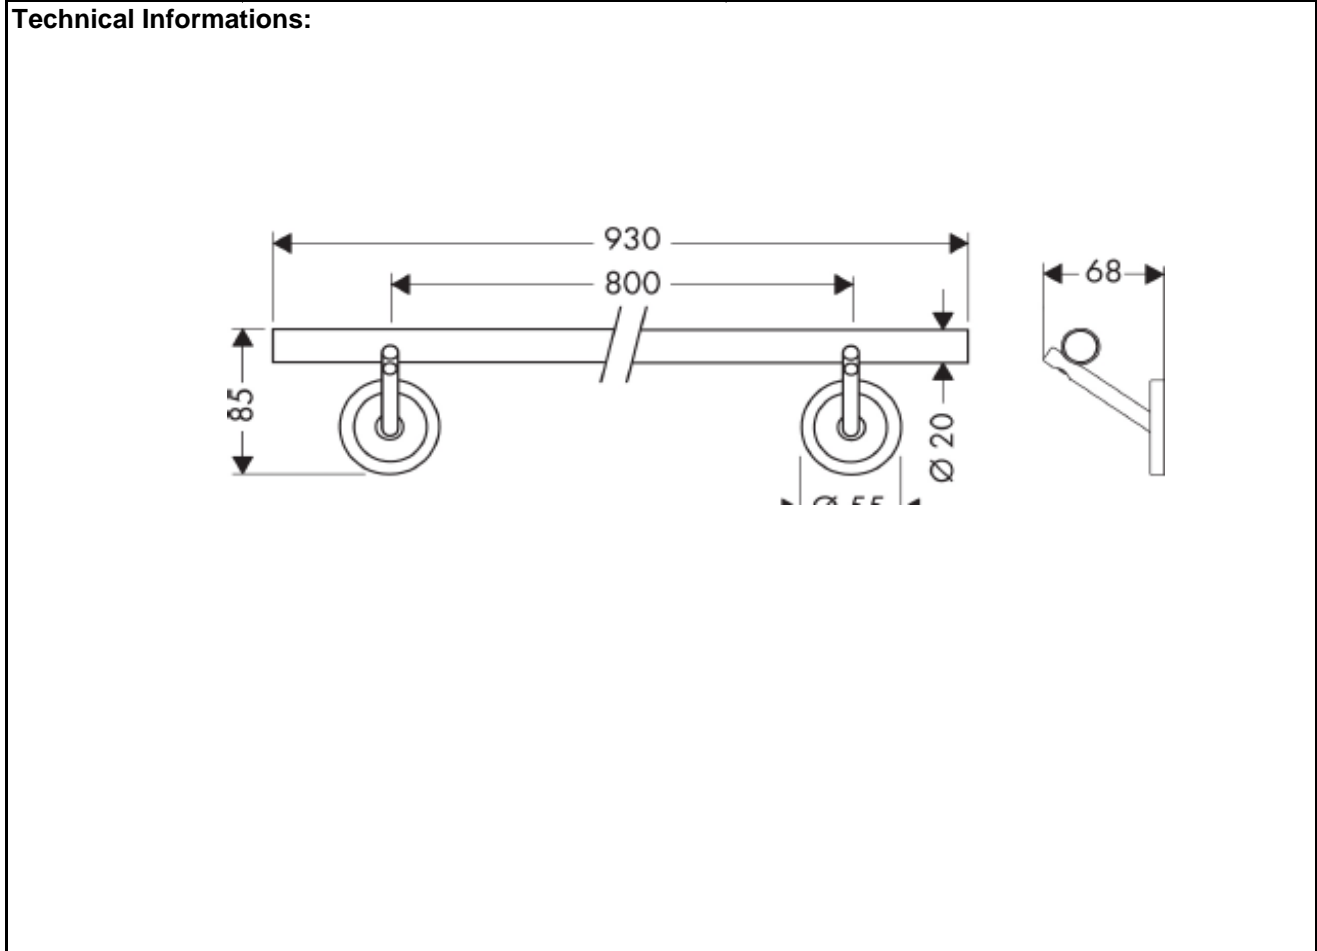

**SPECIFICATION SHEET - bathroom accessories**

<b>BRAND:</b>	<b>AXOR®</b>	<b>Product Photo:</b> 
<b>ORIGIN:</b>	Germany	
<b>SERIES:</b>	<b>PHILIPPE STARCK</b>	
<b>PRODUCT DESCRIPTION:</b>	Towel bar 800mm	
<b>MODEL No.</b>	40808.000	
<b>FINISH/COLOUR:</b>	Chrome-plated	
<b>DIMENSIONS:</b>	930mm x 68mm x 85mm	
<b>OPTIONAL MATCHING PARTS:</b>		