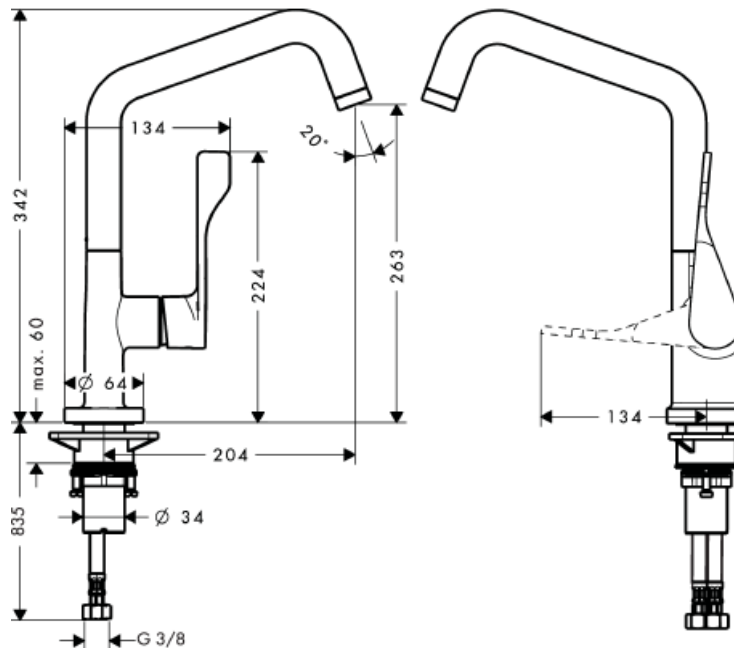

SPECIFICATION SHEET - fittings

BRAND:	hansgrohe	Product Photo:
ORIGIN:	Germany	
SERIES:	Sink Mixers	
PRODUCT DESCRIPTION:	Allegra Cittero Single lever kitchen mixer - Flow rate: 10 l./min. at 3 bar - Flow pressure; 1~5 bar (15~70 psi)	
MODEL No.	39850 000	
FINISH/COLOUR:	Chrome-plated	
DIMENSIONS:	342mm height 204mm spout projection	
OPTIONAL MATCHING PARTS:	2x angle valve 1/2"x3/8"	

Technical Informations: Suitable for continous flow water heater

REMINDER:	Pipe flushing must be done before faucets are installed. Failure to do so voids the warranty. Do not use cleaners containing abrasive cleansers, ammonia, bleach, acids, waxes, alcohol, solvents or other products not recommended for chrome. All information is for reference only, installation shall always be based on the actual product delivered.