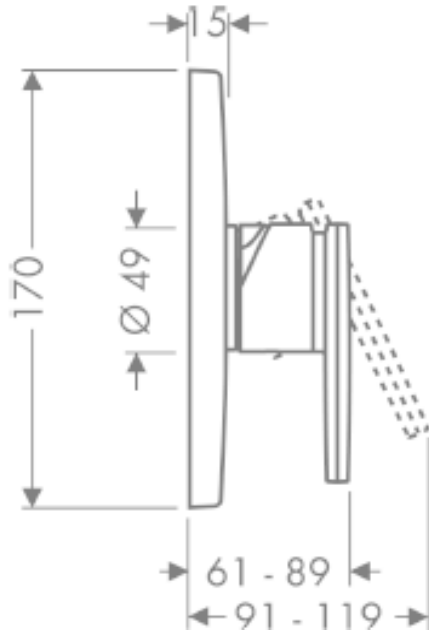

Technical Informations:

REMINDER:	Pipe flushing must be done before faucets are installed. Failure to do so voids the warranty.
	Do not use cleaners containing abrasive cleansers, ammonia, bleach, acids, waxes, alcohol, solvents or other products not recommended for chrome.
	All information is for reference only, installation shall always be based on the actual product delivered.