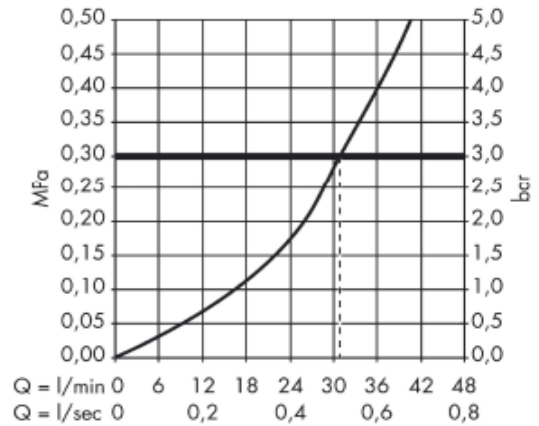

Technical Informations:

REMINDER:	Pipe flushing must be done before faucets are installed. Failure to do so voids the warranty.
	Do not use cleaners containing abrasive cleansers, ammonia, bleach, acids, waxes, alcohol, solvents or other products not recommended for chrome.
	All information is for reference only, installation shall always be based on the actual product delivered.