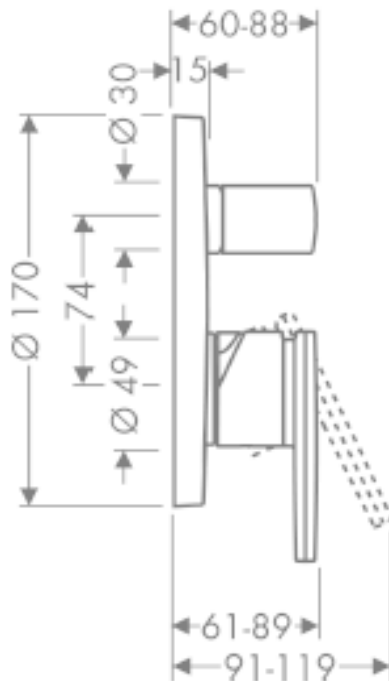

SPECIFICATION SHEET - fittings

BRAND:	AXOR®	Product Photo:
ORIGIN:	Germany	
SERIES:	Citterio	
PRODUCT DESCRIPTION:	Finish set 01800.180 bath/shower Single lever bath mixer for concealed installation	
MODEL No.	39455.000	
FINISH/COLOUR:	Chrome-plated	
DIMENSIONS:	Ø170mm	
OPTIONAL MATCHING PARTS:		

Technical Informations:

REMINDER:	Pipe flushing must be done before faucets are installed. Failure to do so voids the warranty.
	Do not use cleaners containing abrasive cleansers, ammonia, bleach, acids, waxes, alcohol, solvents or other products not recommended for chrome.
	All information is for reference only, installation shall always be based on the actual product delivered.