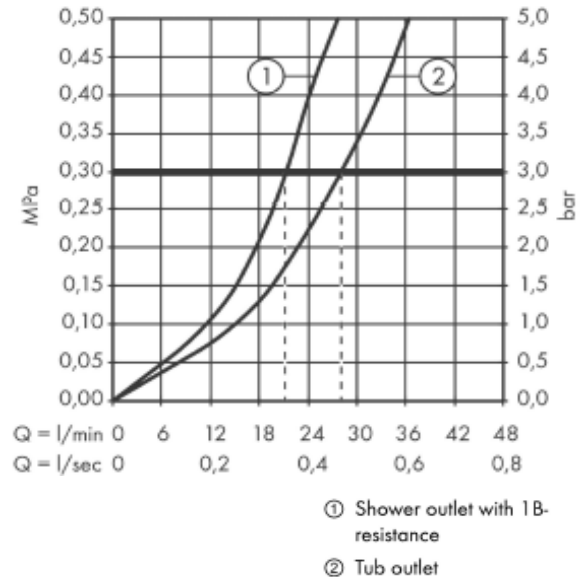

SPECIFICATION SHEET - fittings

BRAND:	AXOR®	Product Photo:
ORIGIN:	Germany	
SERIES:	Citterio	
PRODUCT DESCRIPTION:	Finish set 01800.180 bath/shower Single lever bath mixer for concealed installation	
MODEL No.	39455.000	
FINISH/COLOUR:	Chrome-plated	
DIMENSIONS:	Ø170mm	
OPTIONAL MATCHING PARTS:		

Technical Informations:

REMINDER:	Pipe flushing must be done before faucets are installed. Failure to do so voids the warranty.
	Do not use cleaners containing abrasive cleansers, ammonia, bleach, acids, waxes, alcohol, solvents or other products not recommended for chrome.
	All information is for reference only, installation shall always be based on the actual product delivered.