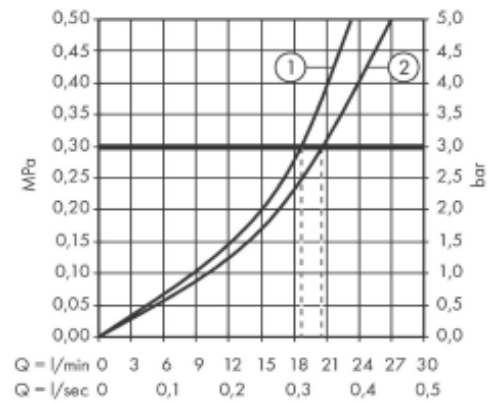

- ① Hand shower
- ② Bath Spout