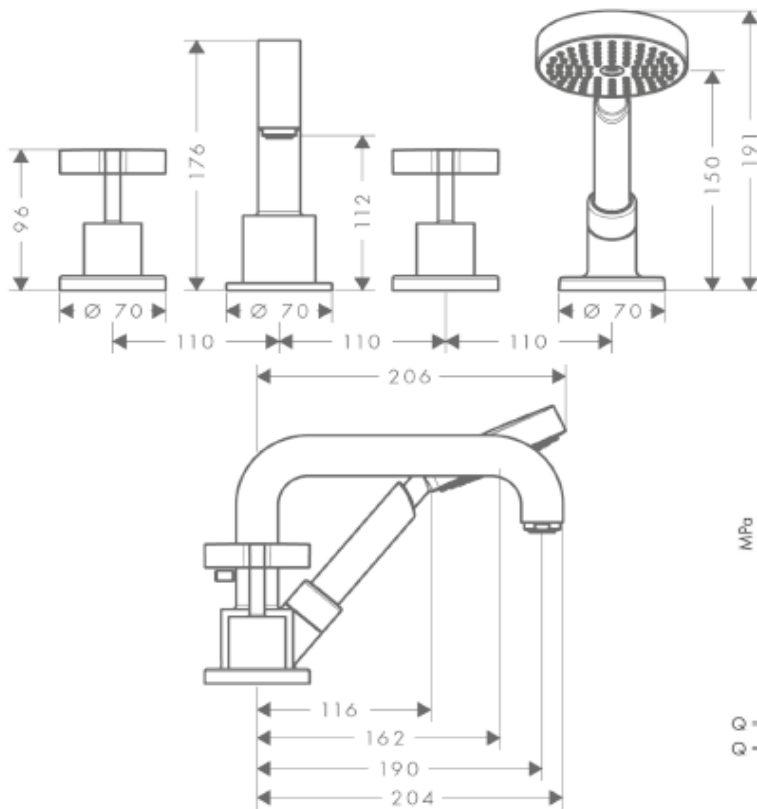

SPECIFICATION SHEET - fittings

BRAND:	AXOR[®]
ORIGIN:	Germany
SERIES:	Citterio
PRODUCT DESCRIPTION:	Finish set for 14445.180 cross handles 4-hole tile mounted bath mixer with escutcheons
MODEL No.	39453.000
FINISH/COLOUR:	Chrome-plated
DIMENSIONS:	204mm L x 191mm H 190mm spout projection
OPTIONAL MATCHING PARTS:	

Technical Informations:

- ① Hand shower
- ② Bath Spout

REMINDER: Pipe flushing must be done before faucets are installed. Failure to do so voids the warranty.
Do not use cleaners containing abrasive cleansers, ammonia, bleach, acids, waxes, alcohol, solvents or other products not recommended for chrome.
All information is for reference only, installation shall always be based on the actual product delivered.