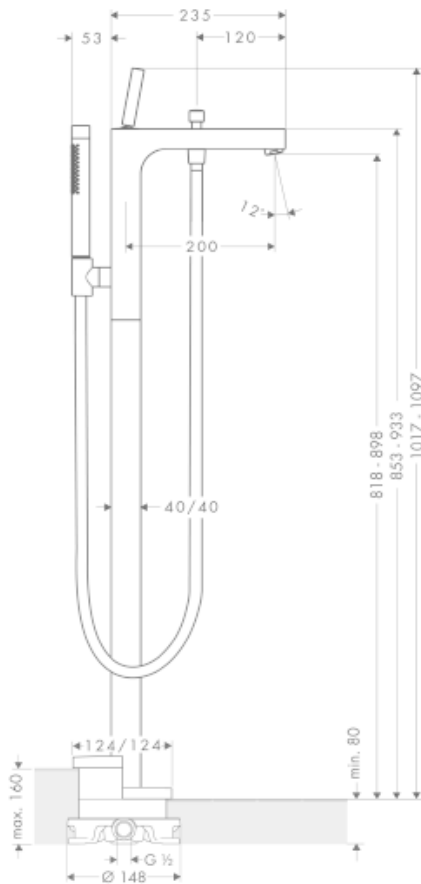

Technical Informations:

REMINDER:	Pipe flushing must be done before faucets are installed. Failure to do so voids the warranty.
	Do not use cleaners containing abrasive cleansers, ammonia, bleach, acids, waxes, alcohol, solvents or other products not recommended for chrome.
	All information is for reference only, installation shall always be based on the actual product delivered.