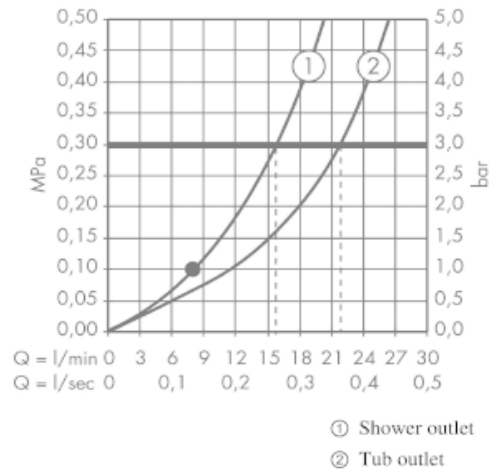

Technical Informations:

REMINDER:	Pipe flushing must be done before faucets are installed. Failure to do so voids the warranty.
	Do not use cleaners containing abrasive cleansers, ammonia, bleach, acids, waxes, alcohol, solvents or other products not recommended for chrome.
	All information is for reference only, installation shall always be based on the actual product delivered.