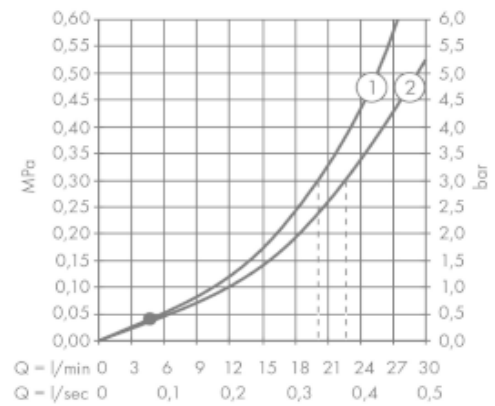

Technical Informations:

- ① Shower outlet
- ② Tub outlet

REMINDER:	Pipe flushing must be done before faucets are installed. Failure to do so voids the warranty.
	Do not use cleaners containing abrasive cleansers, ammonia, bleach, acids, waxes, alcohol, solvents or other products not recommended for chrome.
	All information is for reference only, installation shall always be based on the actual product delivered.