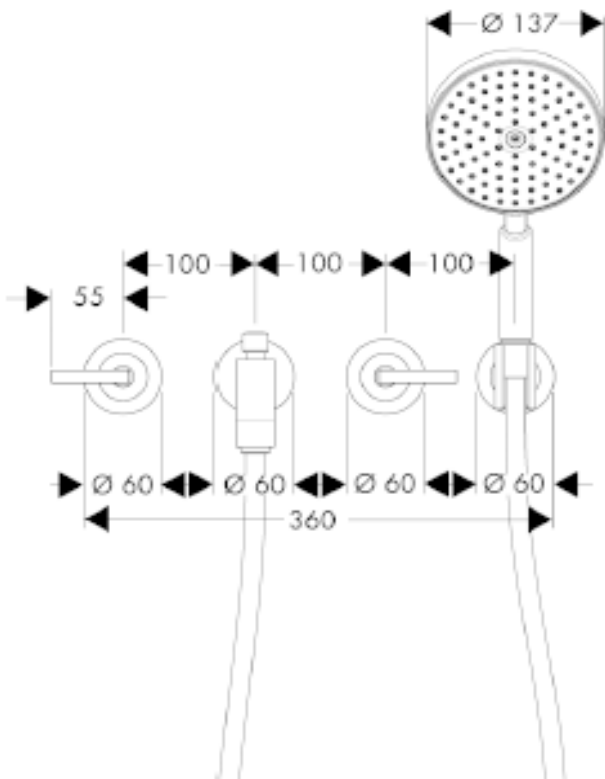

## SPECIFICATION SHEET - fittings

<b>BRAND:</b>	<b>AXOR®</b>
<b>ORIGIN:</b>	Germany
<b>SERIES:</b>	<b>Citterio</b>
<b>PRODUCT DESCRIPTION:</b>	Finish set for 10303.180 3-hole bath mixer with handshower, escutcheons and lever handles
<b>MODEL No.</b>	39448.000
<b>FINISH/COLOUR:</b>	Chrome-plated
<b>DIMENSIONS:</b>	360mm W 222mm spout projection
<b>OPTIONAL MATCHING PARTS:</b>	

**Technical Informations:**

- ① Shower outlet
- ② Tub outlet

<b>REMINDER:</b>	Pipe flushing must be done before faucets are installed. Failure to do so voids the warranty.
	Do not use cleaners containing abrasive cleansers, ammonia, bleach, acids, waxes, alcohol, solvents or other products not recommended for chrome.
	All information is for reference only, installation shall always be based on the actual product delivered.