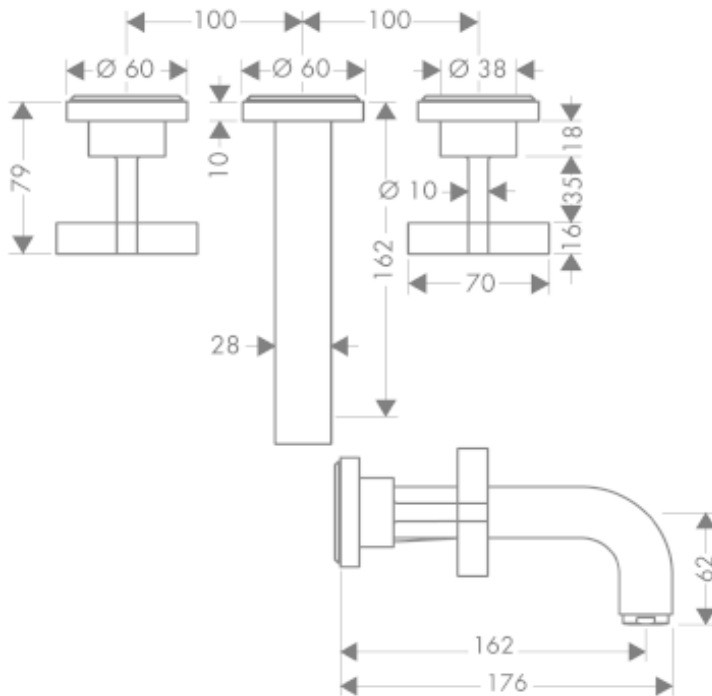

## SPECIFICATION SHEET - fittings

<b>BRAND:</b>	<b>AXOR®</b>
<b>ORIGIN:</b>	Germany
<b>SERIES:</b>	<b>Citterio</b>
<b>PRODUCT DESCRIPTION:</b>	Finish set for 10303.180 Wall-mounted 3-hole basin mixer with spout, cross handles and escutcheons • flow rate: 5 l/min
<b>MODEL No.</b>	39313.000
<b>FINISH/COLOUR:</b>	Chrome-plated
<b>DIMENSIONS:</b>	176mm length 162mm spout projection
<b>OPTIONAL MATCHING PARTS:</b>	1x basin waste trap 1¼"

**Technical Informations:**

- ① with flow limiter
- ② without flow limiter

<b>REMINDER:</b>	Pipe flushing must be done before faucets are installed. Failure to do so voids the warranty.
	Do not use cleaners containing abrasive cleansers, ammonia, bleach, acids, waxes, alcohol, solvents or other products not recommended for chrome.
	All information is for reference only, installation shall always be based on the actual product delivered.