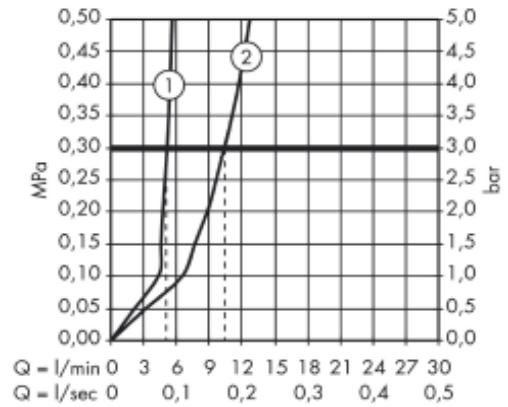

Technical Informations:

- ① with flow limiter
- ② without flow limiter

REMINDER:	Pipe flushing must be done before faucets are installed. Failure to do so voids the warranty.
	Do not use cleaners containing abrasive cleansers, ammonia, bleach, acids, waxes, alcohol, solvents or other products not recommended for chrome.
	All information is for reference only, installation shall always be based on the actual product delivered.