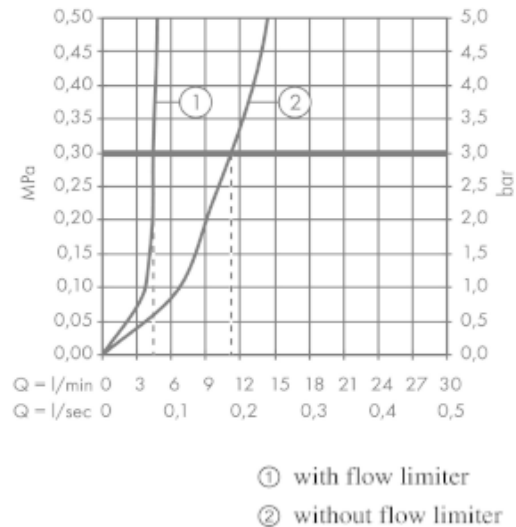

Technical Informations:

REMINDER:	Pipe flushing must be done before faucets are installed. Failure to do so voids the warranty.
	Do not use cleaners containing abrasive cleansers, ammonia, bleach, acids, waxes, alcohol, solvents or other products not recommended for chrome.
	All information is for reference only, installation shall always be based on the actual product delivered.