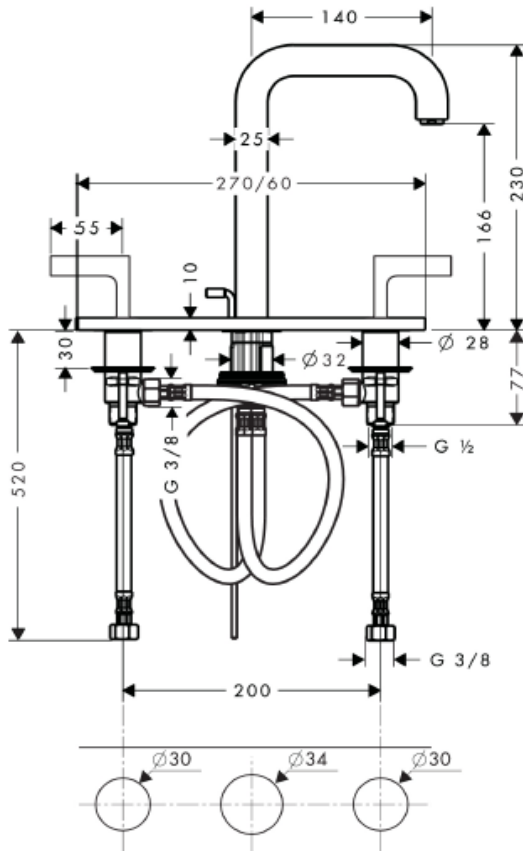

Technical Informations:

REMINDER:	Pipe flushing must be done before faucets are installed. Failure to do so voids the warranty.
	Do not use cleaners containing abrasive cleansers, ammonia, bleach, acids, waxes, alcohol, solvents or other products not recommended for chrome.
	All information is for reference only, installation shall always be based on the actual product delivered.