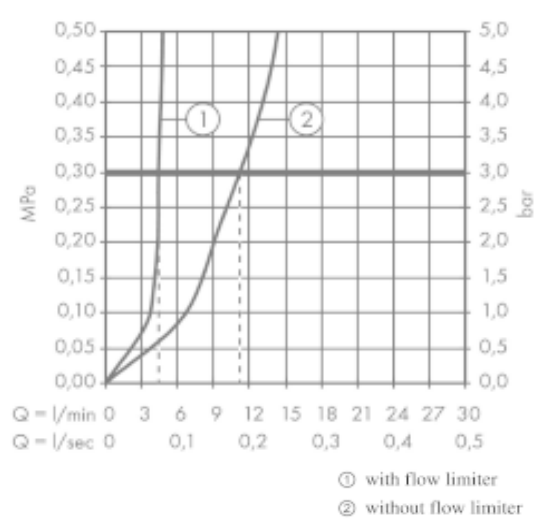

REMINDER: Pipe flushing must be done before faucets are installed. Failure to do so voids the warranty.
Do not use cleaners containing abrasive cleansers, ammonia, bleach, acids, waxes, alcohol, solvents or other products not recommended for chrome.
All information is for reference only, installation shall always be based on the actual product delivered.