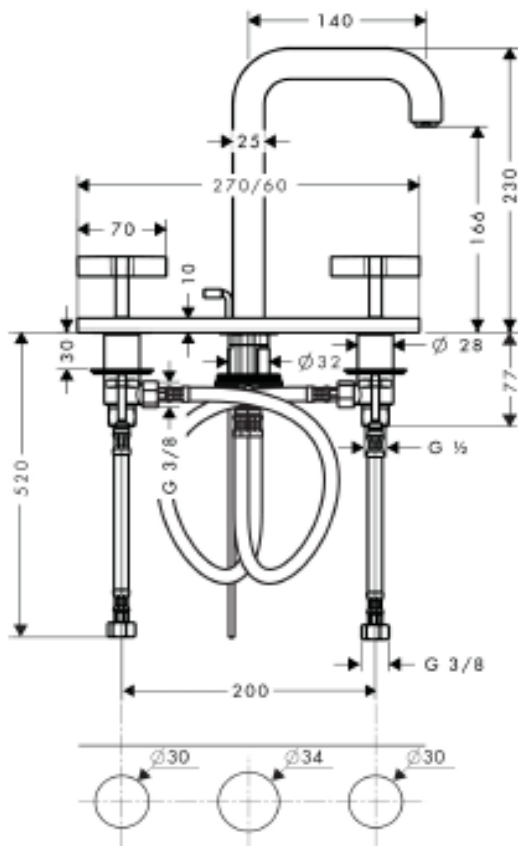

REMINDER: Pipe flushing must be done before faucets are installed. Failure to do so voids the warranty.
Do not use cleaners containing abrasive cleansers, ammonia, bleach, acids, waxes, alcohol, solvents or other products not recommended for chrome.
All information is for reference only, installation shall always be based on the actual product delivered.