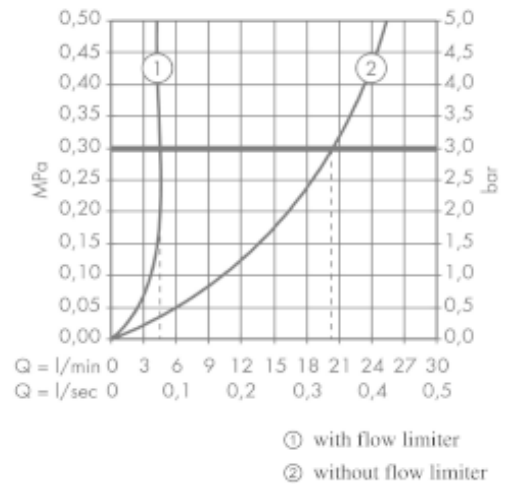

Technical Informations:

REMINDER:	Pipe flushing must be done before faucets are installed. Failure to do so voids the warranty.
	Do not use cleaners containing abrasive cleansers, ammonia, bleach, acids, waxes, alcohol, solvents or other products not recommended for chrome.
	All information is for reference only, installation shall always be based on the actual product delivered.