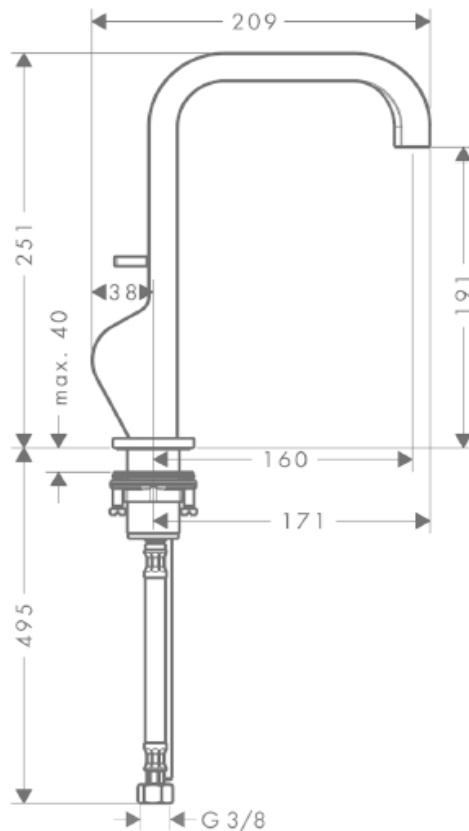

Technical Informations:

REMINDER:	Pipe flushing must be done before faucets are installed. Failure to do so voids the warranty.
	Do not use cleaners containing abrasive cleansers, ammonia, bleach, acids, waxes, alcohol, solvents or other products not recommended for chrome.
	All information is for reference only, installation shall always be based on the actual product delivered.