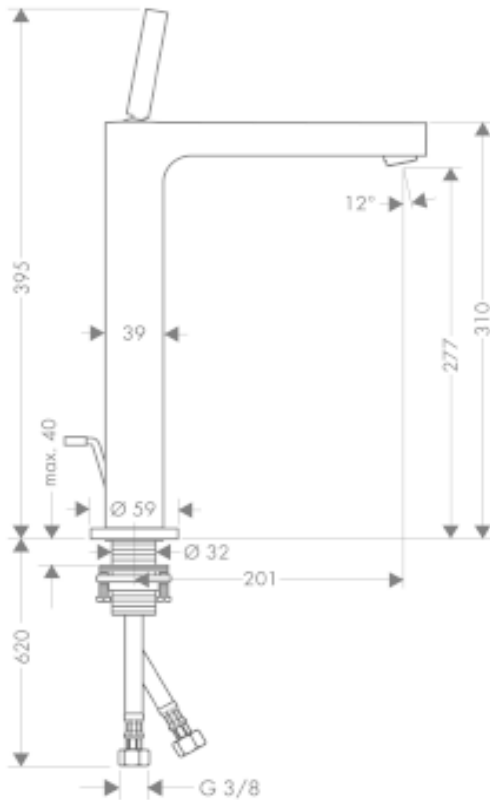

Technical Informations:

REMINDER:	Pipe flushing must be done before faucets are installed. Failure to do so voids the warranty.
	Do not use cleaners containing abrasive cleansers, ammonia, bleach, acids, waxes, alcohol, solvents or other products not recommended for chrome.
	All information is for reference only, installation shall always be based on the actual product delivered.