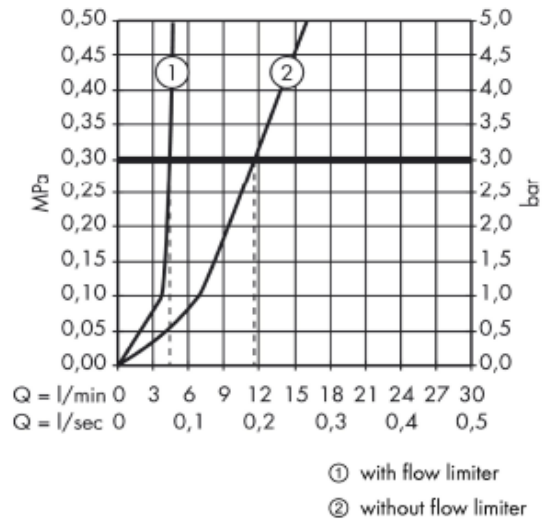

Technical Informations:

REMINDER:	Pipe flushing must be done before faucets are installed. Failure to do so voids the warranty.
	Do not use cleaners containing abrasive cleansers, ammonia, bleach, acids, waxes, alcohol, solvents or other products not recommended for chrome.
	All information is for reference only, installation shall always be based on the actual product delivered.