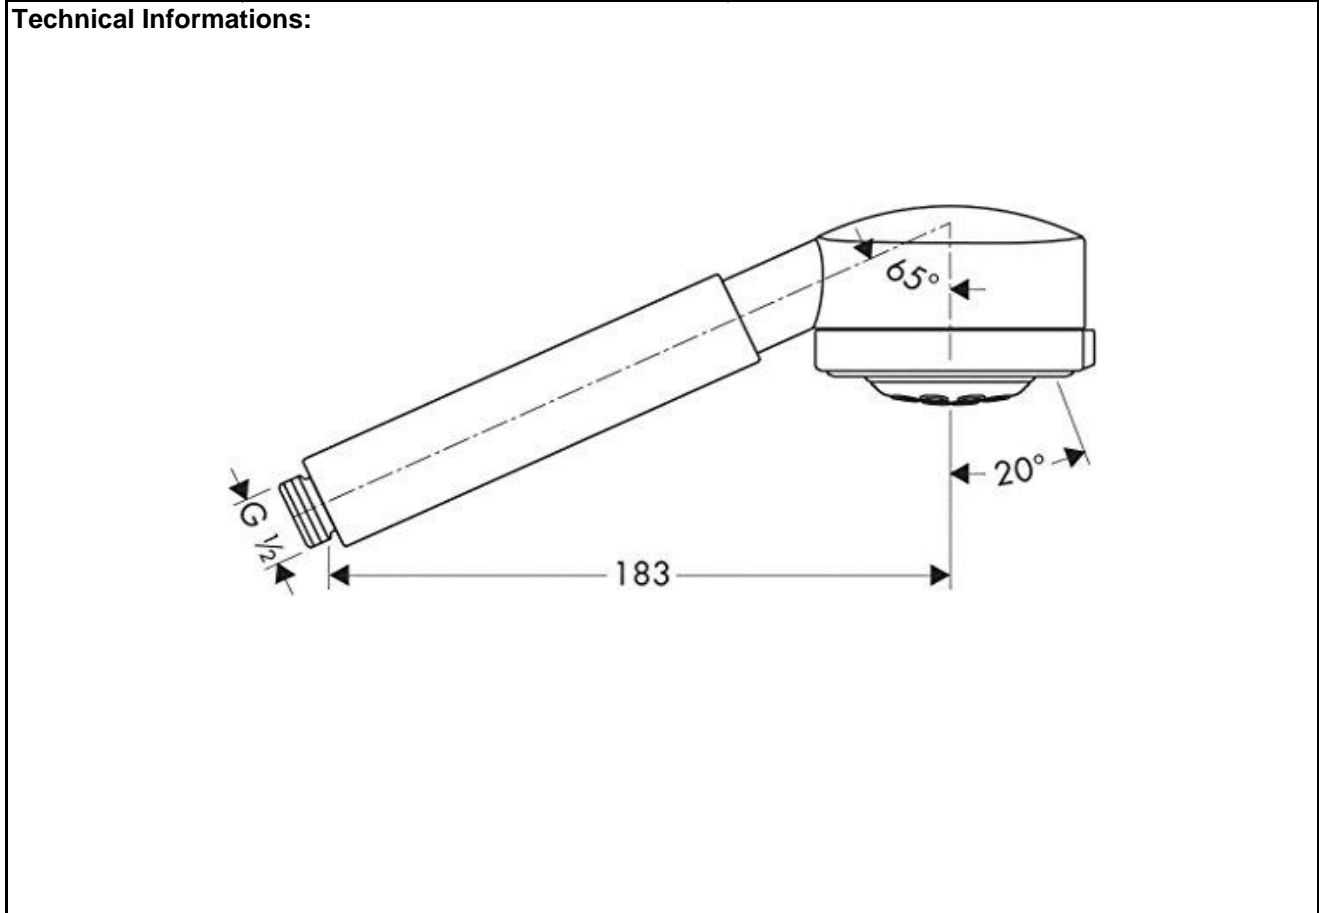

SPECIFICATION SHEET - fittings

BRAND:	AXOR[®]	Product Photo: 
ORIGIN:	Germany	
SERIES:	Citterio	
PRODUCT DESCRIPTION:	Handshower	
MODEL No.	38850.000	
FINISH/COLOUR:	Chrome-plated	
DIMENSIONS:		
OPTIONAL MATCHING PARTS:		