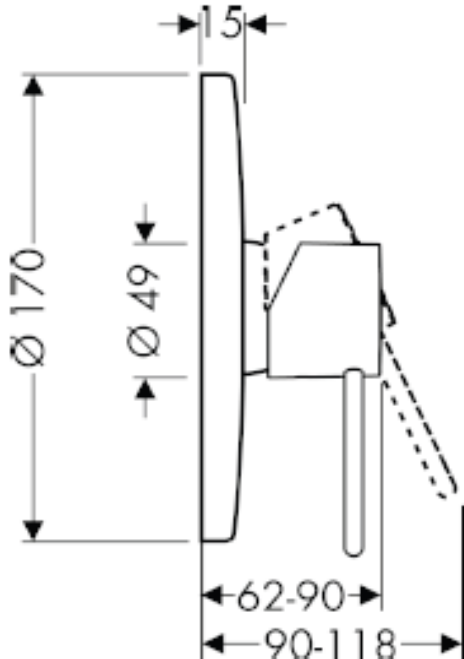

SPECIFICATION SHEET - fittings

BRAND:	AXOR®	Product Photo:
ORIGIN:	Germany	
SERIES:	Uno 2	
PRODUCT DESCRIPTION:	Finish set 01800.180 shower • flow rate: 22 l/min	
MODEL No.	38625.000	
FINISH/COLOUR:	Chrome-plated	
DIMENSIONS:	Ø170mm	
OPTIONAL MATCHING PARTS:		

Technical Informations:

REMINDER:	Pipe flushing must be done before faucets are installed. Failure to do so voids the warranty. Do not use cleaners containing abrasive cleansers, ammonia, bleach, acids, waxes, alcohol, solvents or other products not recommended for chrome. All information is for reference only, installation shall always be based on the actual product delivered.