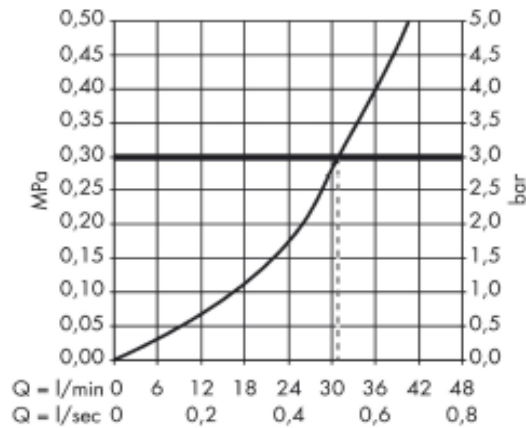

SPECIFICATION SHEET - fittings

BRAND:	AXOR®	Product Photo:
ORIGIN:	Germany	
SERIES:	Uno 2	
PRODUCT DESCRIPTION:	Finish set 01800.180 shower • flow rate: 22 l/min	
MODEL No.	38625.000	
FINISH/COLOUR:	Chrome-plated	
DIMENSIONS:	Ø170mm	
OPTIONAL MATCHING PARTS:		

Technical Informations:

REMINDER:	Pipe flushing must be done before faucets are installed. Failure to do so voids the warranty. Do not use cleaners containing abrasive cleansers, ammonia, bleach, acids, waxes, alcohol, solvents or other products not recommended for chrome. All information is for reference only, installation shall always be based on the actual product delivered.