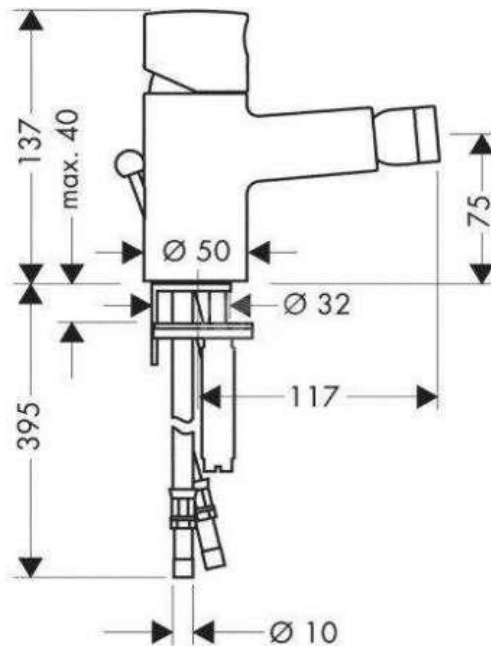

SPECIFICATION SHEET - fittings

BRAND:	AXOR®	Product Photo:
ORIGIN:	Germany	
SERIES:	Uno Zero	
PRODUCT DESCRIPTION:	Single hole Bidet mixer •with pop-up waste set G 1 ¼" •flow rate: 5 l/min	
MODEL No.	38200.000	
FINISH/COLOUR:	Chrome-plated	
DIMENSIONS:	137mm height 117mm spout projection	
OPTIONAL MATCHING PARTS:	2x angle valve ½"x10mm	

Technical Informations:

REMINDER:	Pipe flushing must be done before faucets are installed. Failure to do so voids the warranty. Do not use cleaners containing abrasive cleansers, ammonia, bleach, acids, waxes, alcohol, solvents or other products not recommended for chrome. All information is for reference only, installation shall always be based on the actual product delivered.