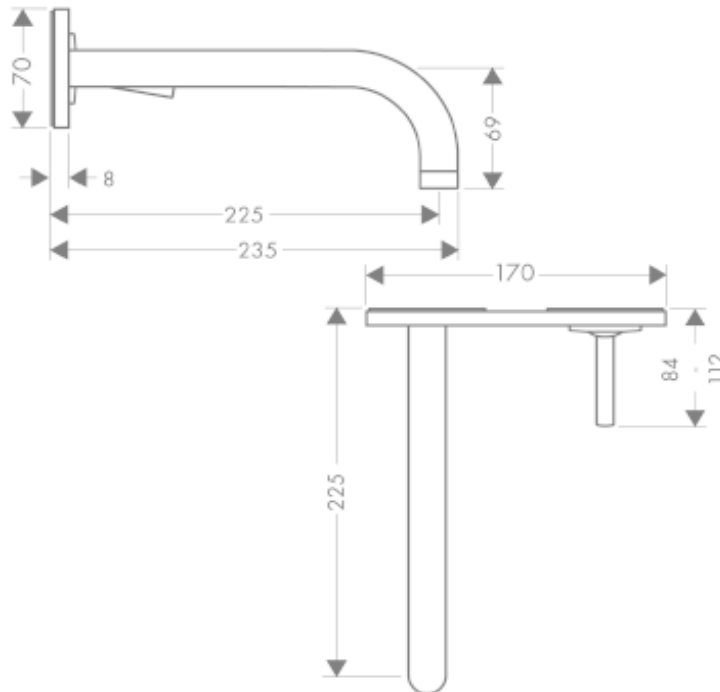

SPECIFICATION SHEET - fittings

BRAND:	AXOR®	Product Photo:
ORIGIN:	Germany	
SERIES:	Uno 2	
PRODUCT DESCRIPTION:	Single lever basin mixer wall-mounted • with pop-up waste set G 1 ¼" • flow rate: 5 l/min • normal spray	
MODEL No.	38115.000	
FINISH/COLOUR:	Chrome-plated	
DIMENSIONS:	235mm L x 170mm W x 70mm H 225mm spout projection	
OPTIONAL MATCHING PARTS:	1x basin waste trap 1¼"	

Technical Informations:

REMINDER:	Pipe flushing must be done before faucets are installed. Failure to do so voids the warranty.
	Do not use cleaners containing abrasive cleansers, ammonia, bleach, acids, waxes, alcohol, solvents or other products not recommended for chrome.
	All information is for reference only, installation shall always be based on the actual product delivered.