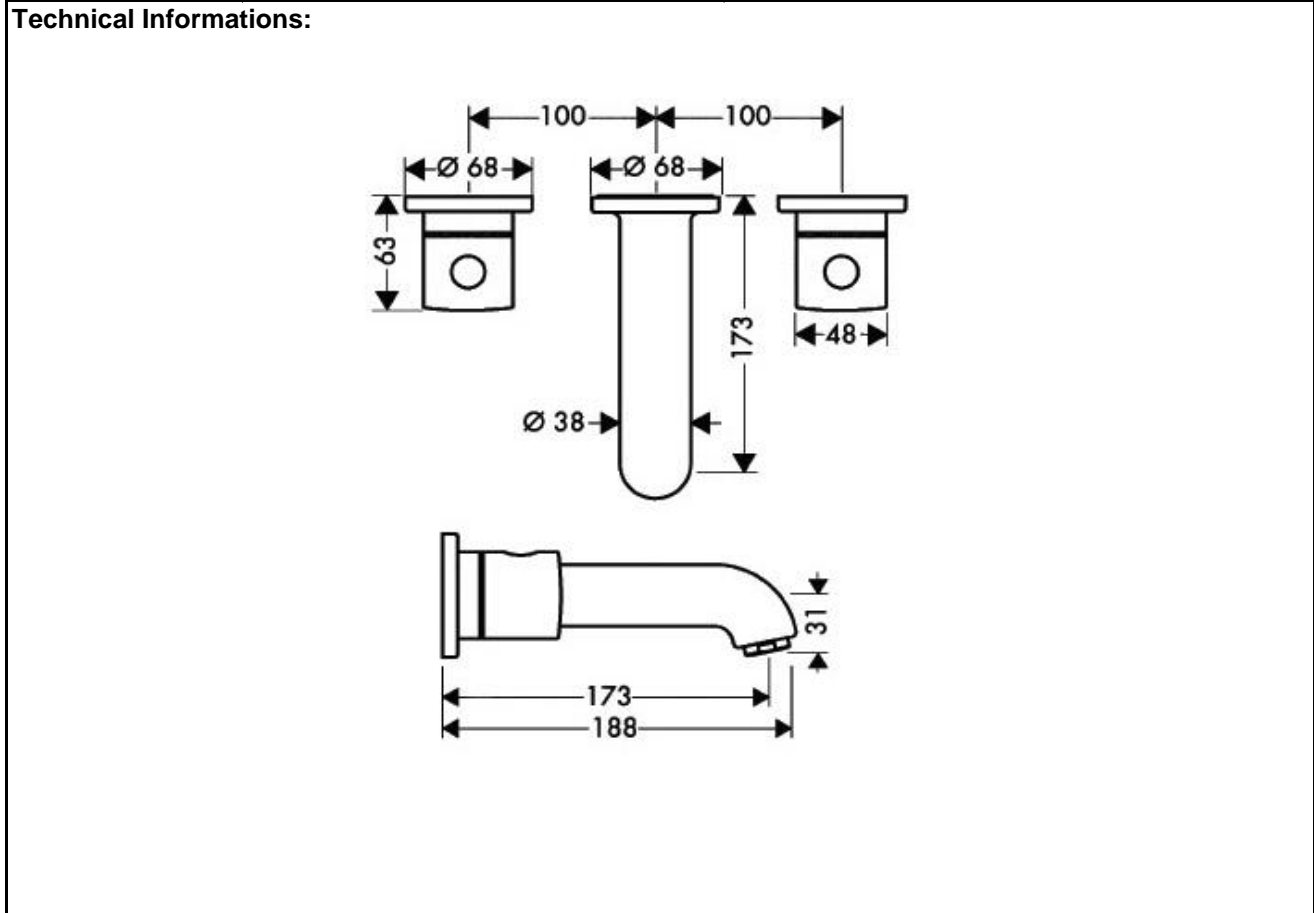

SPECIFICATION SHEET - fittings

BRAND:	AXOR®	Product Photo: 
ORIGIN:	Germany	
SERIES:	Uno Zero	
PRODUCT DESCRIPTION:	Finish set for 10303.180 3-Hole Basin Mixer for concealed installation •flow rate: 5 l/min	
MODEL No.	38043.000	
FINISH/COLOUR:	Chrome-plated	
DIMENSIONS:	188mm length 173mm spout projection	
OPTIONAL MATCHING PARTS:	1x basin waste trap 1¼"	