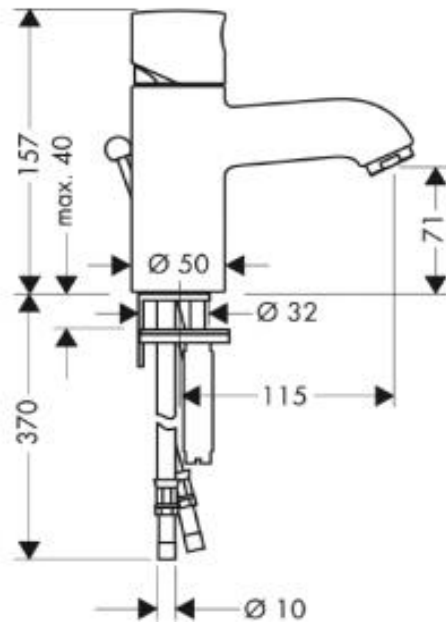

SPECIFICATION SHEET - fittings

BRAND:	AXOR®	Product Photo:
ORIGIN:	Germany	
SERIES:	Uno Zero	
PRODUCT DESCRIPTION:	Basin mixer Zero handle • with pop-up waste set G 1 ¼" • flow rate: 5 l/min	
MODEL No.	38000.000	
FINISH/COLOUR:	Chrome-plated	
DIMENSIONS:	157mm Height 115mm spout projection	
OPTIONAL MATCHING PARTS:	2x angle valve ½"x10mm 1x basin waste trap 1¼"	

Technical Informations:

REMINDER:	Pipe flushing must be done before faucets are installed. Failure to do so voids the warranty. Do not use cleaners containing abrasive cleansers, ammonia, bleach, acids, waxes, alcohol, solvents or other products not recommended for chrome. All information is for reference only, installation shall always be based on the actual product delivered.