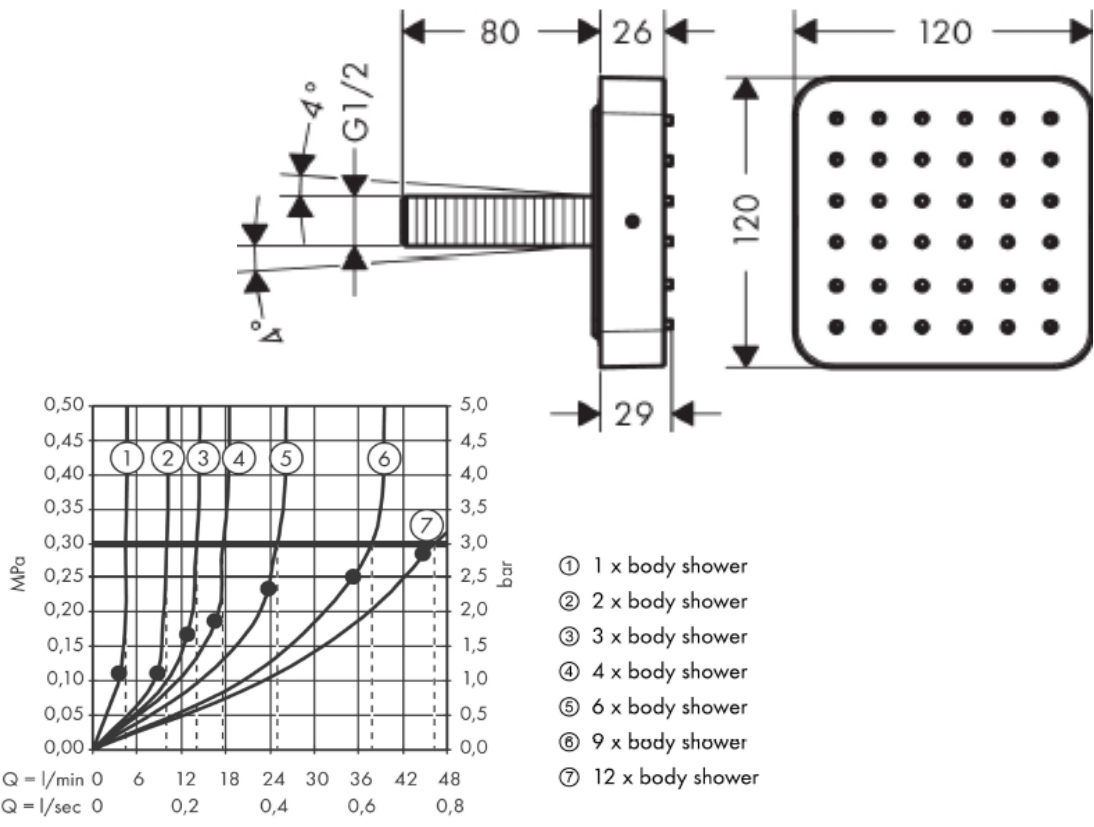

Technical Informations:

REMINDER: Pipe flushing must be done before faucets are installed. Failure to do so voids the warranty.
Do not use cleaners containing abrasive cleansers, ammonia, bleach, acids, waxes, alcohol, solvents or other products not recommended for chrome.
All information is for reference only, installation shall always be based on the actual product delivered.