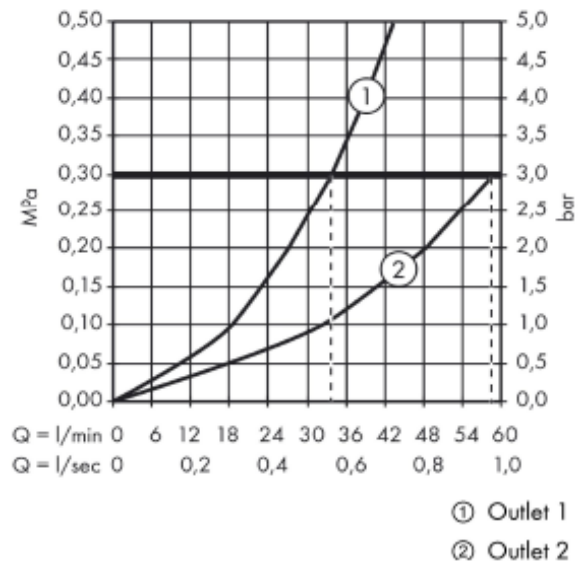

SPECIFICATION SHEET - fittings

BRAND:	AXOR®	Product Photo:
ORIGIN:	Germany	
SERIES:	Citterio E	
PRODUCT DESCRIPTION:	ShowerSelect high flow thermostat 1 + 1 outlet • flow rate h/s connection: 34 l/min	
MODEL No.	36706.000	
FINISH/COLOUR:	Chrome-plated	
DIMENSIONS:	170mm x 170mm	
OPTIONAL MATCHING PARTS:		

Technical Informations:

REMINDER:	Pipe flushing must be done before faucets are installed. Failure to do so voids the warranty.
	Do not use cleaners containing abrasive cleansers, ammonia, bleach, acids, waxes, alcohol, solvents or other products not recommended for chrome.
	All information is for reference only, installation shall always be based on the actual product delivered.