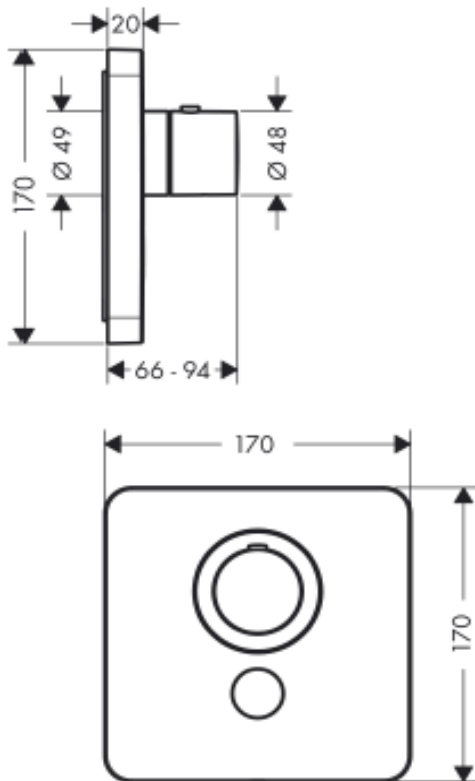

SPECIFICATION SHEET - fittings

BRAND:	AXOR®	Product Photo:
ORIGIN:	Germany	
SERIES:	Citterio E	
PRODUCT DESCRIPTION:	ShowerSelect high flow thermostat 1 + 1 outlet • flow rate h/s connection: 34 l/min	
MODEL No.	36706.000	
FINISH/COLOUR:	Chrome-plated	
DIMENSIONS:	170mm x 170mm	
OPTIONAL MATCHING PARTS:		

Technical Informations:

REMINDER:	Pipe flushing must be done before faucets are installed. Failure to do so voids the warranty.
	Do not use cleaners containing abrasive cleansers, ammonia, bleach, acids, waxes, alcohol, solvents or other products not recommended for chrome.
	All information is for reference only, installation shall always be based on the actual product delivered.