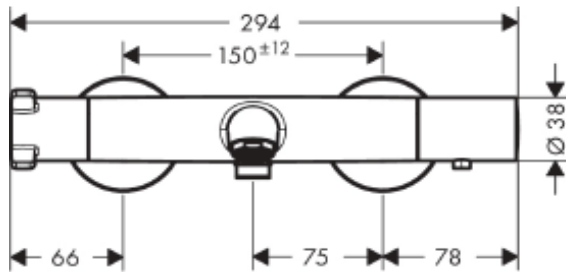

Technical Informations:

- ① Shower outlet with 1B-resistance
- ② Tub outlet

REMINDER:	Pipe flushing must be done before faucets are installed. Failure to do so voids the warranty.
	Do not use cleaners containing abrasive cleansers, ammonia, bleach, acids, waxes, alcohol, solvents or other products not recommended for chrome.
	All information is for reference only, installation shall always be based on the actual product delivered.