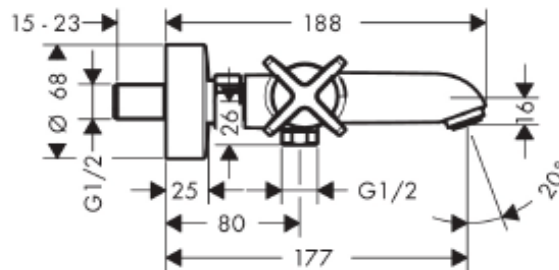

## SPECIFICATION SHEET - fittings

<b>BRAND:</b>	<b>AXOR<sup>®</sup></b>
<b>ORIGIN:</b>	Germany
<b>SERIES:</b>	<b>Citterio E</b>
<b>PRODUCT DESCRIPTION:</b>	Exposed thermostatic bath/shower mixer • flow rate: 20 l/min
<b>MODEL No.</b>	36140.000
<b>FINISH/COLOUR:</b>	Chrome-plated
<b>DIMENSIONS:</b>	188mm L x 294mm W 177mm spout projection
<b>OPTIONAL MATCHING PARTS:</b>	

**Technical Informations:**

- ① Shower outlet with 1B-resistance
- ② Tub outlet

<b>REMINDER:</b>	Pipe flushing must be done before faucets are installed. Failure to do so voids the warranty.
	Do not use cleaners containing abrasive cleansers, ammonia, bleach, acids, waxes, alcohol, solvents or other products not recommended for chrome.
	All information is for reference only, installation shall always be based on the actual product delivered.