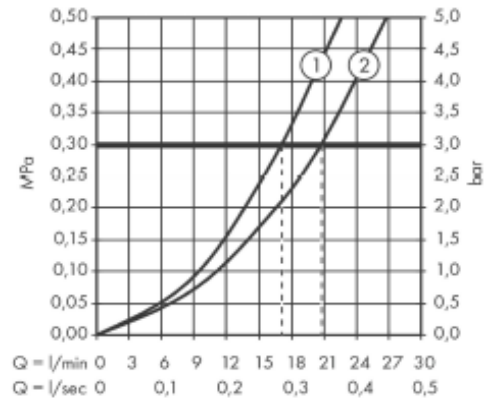

Technical Informations:

- ① Shower outlet with 1B-resistance
- ② Tub outlet

REMINDER:	Pipe flushing must be done before faucets are installed. Failure to do so voids the warranty.
	Do not use cleaners containing abrasive cleansers, ammonia, bleach, acids, waxes, alcohol, solvents or other products not recommended for chrome.
	All information is for reference only, installation shall always be based on the actual product delivered.