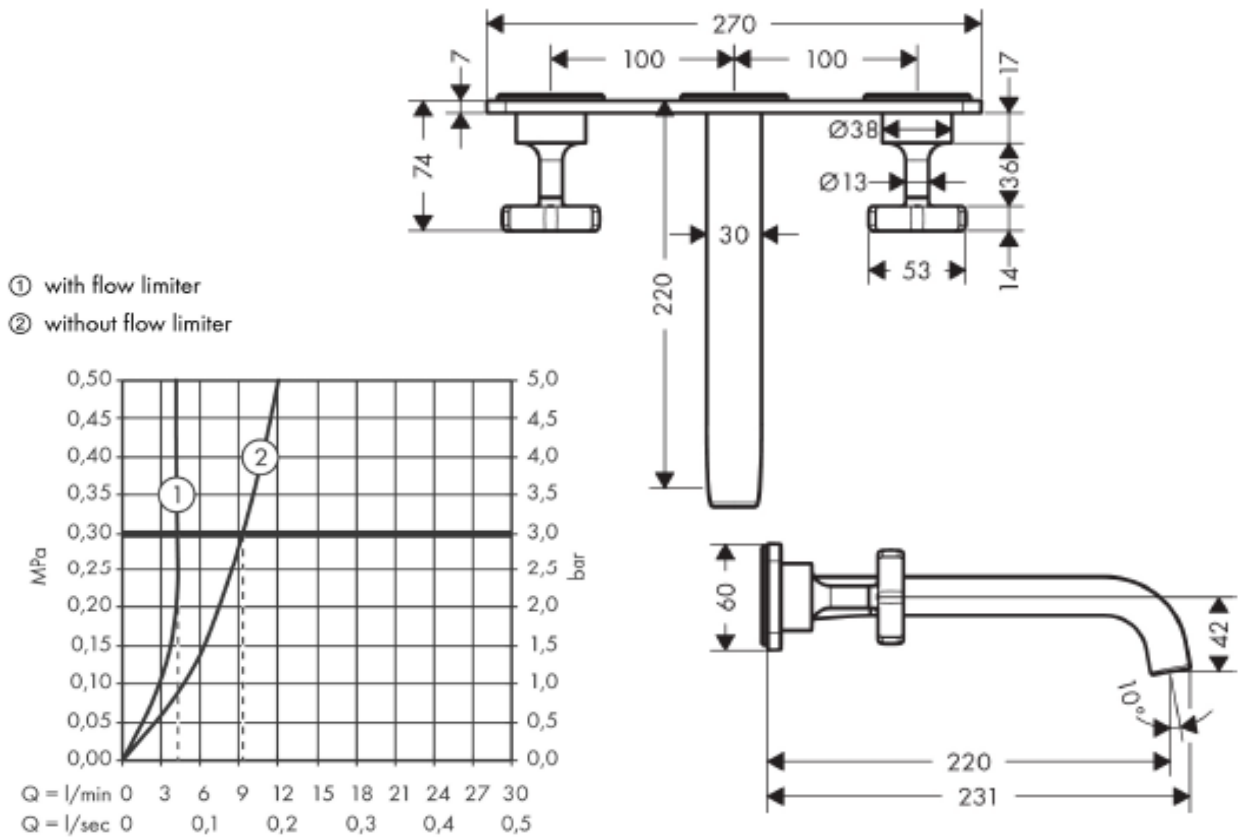

Technical Informations:

REMINDER: Pipe flushing must be done before faucets are installed. Failure to do so voids the warranty.
Do not use cleaners containing abrasive cleansers, ammonia, bleach, acids, waxes, alcohol, solvents or other products not recommended for chrome.
All information is for reference only, installation shall always be based on the actual product delivered.