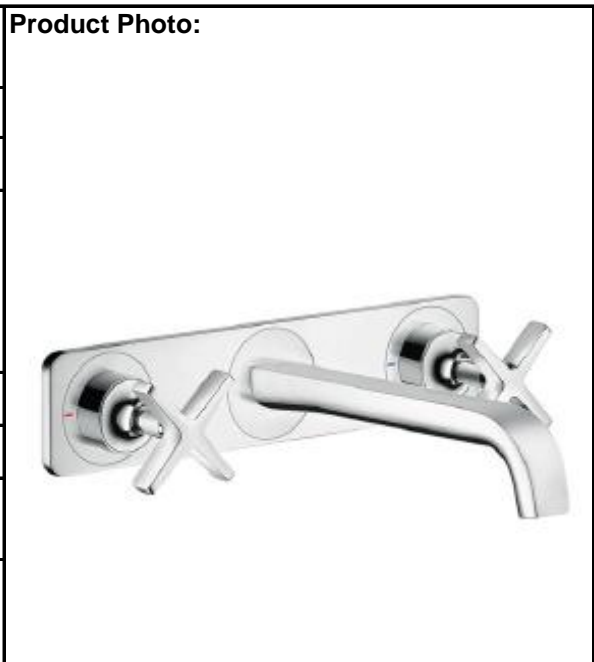

SPECIFICATION SHEET - fittings

BRAND:	AXOR®
ORIGIN:	Germany
SERIES:	Citterio E
PRODUCT DESCRIPTION:	Wall-mounted 3-hole basin mixer with plate • flow rate: 5 l/min
MODEL No.	36115.000
FINISH/COLOUR:	Chrome-plated
DIMENSIONS:	231mm L x 270mm W 220mm spout projection
OPTIONAL MATCHING PARTS:	1x basin waste trap 1¼"