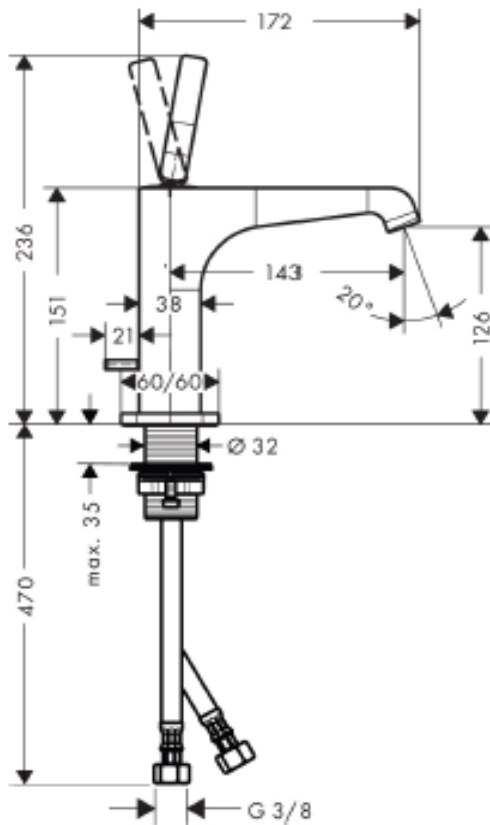

Technical Informations:

REMINDER:	Pipe flushing must be done before faucets are installed. Failure to do so voids the warranty.
	Do not use cleaners containing abrasive cleansers, ammonia, bleach, acids, waxes, alcohol, solvents or other products not recommended for chrome.
	All information is for reference only, installation shall always be based on the actual product delivered.