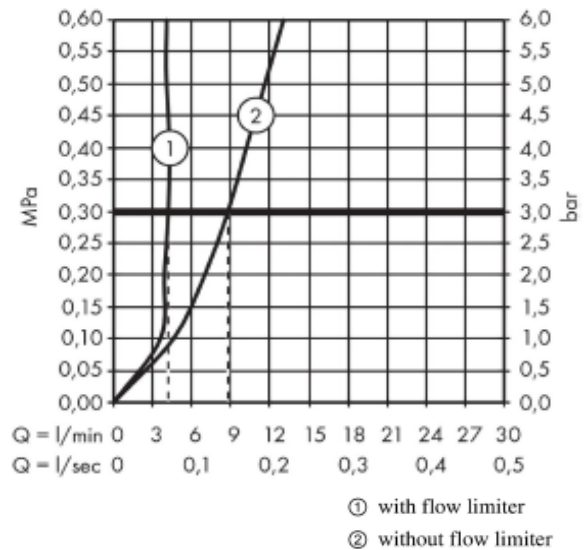

Technical Informations:

REMINDER:	Pipe flushing must be done before faucets are installed. Failure to do so voids the warranty.
	Do not use cleaners containing abrasive cleansers, ammonia, bleach, acids, waxes, alcohol, solvents or other products not recommended for chrome.
	All information is for reference only, installation shall always be based on the actual product delivered.