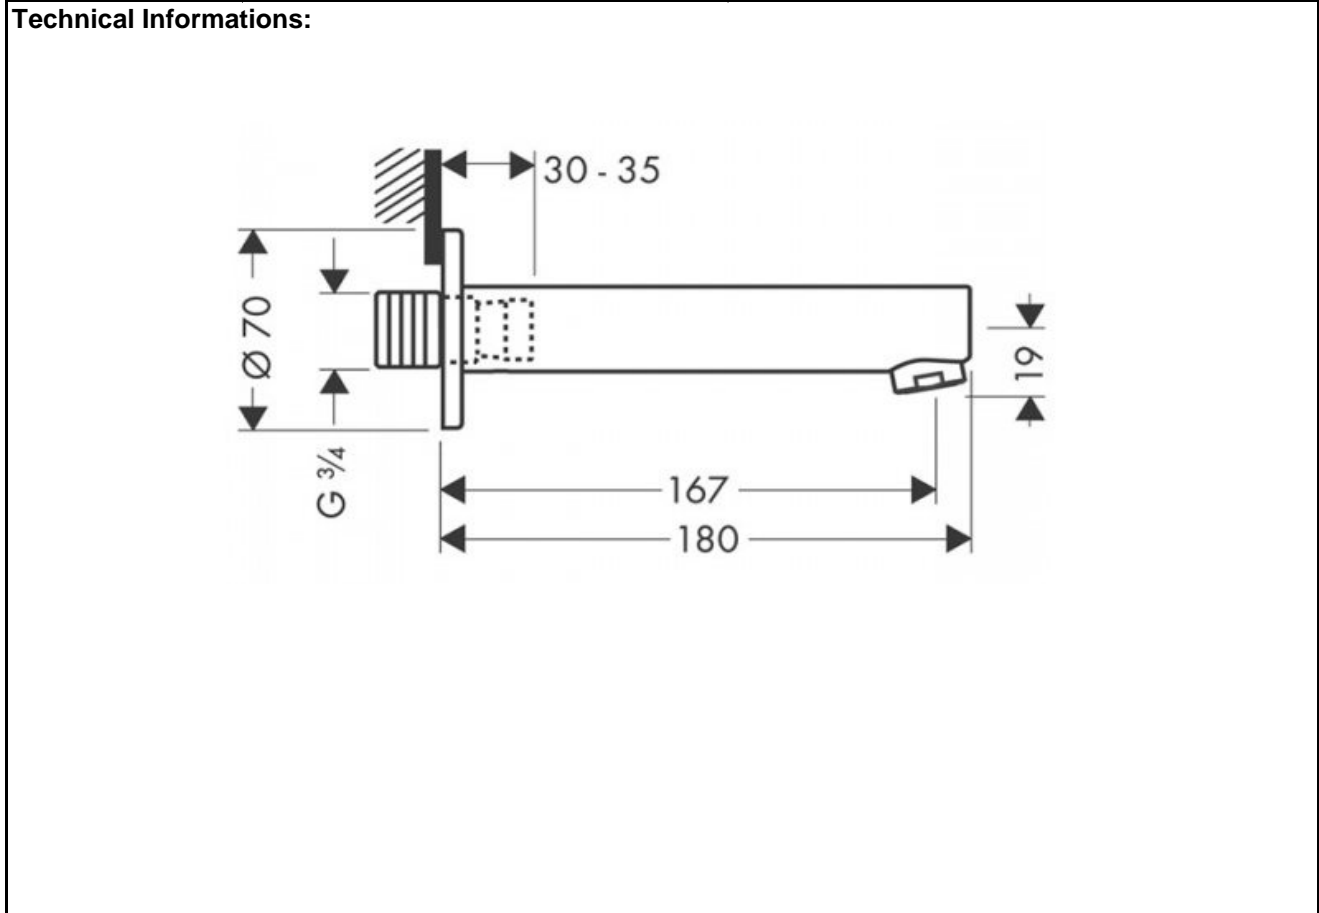

## SPECIFICATION SHEET - fittings

<b>BRAND:</b>	<b>AXOR<sup>®</sup></b>	<b>Product Photo:</b>  
<b>ORIGIN:</b>	Germany	
<b>SERIES:</b>	<b>Steel 2</b>	
<b>PRODUCT DESCRIPTION:</b>	Bath spout 3/4"	
<b>MODEL No.</b>	35412.800	
<b>FINISH/COLOUR:</b>	Stainless Steel	
<b>DIMENSIONS:</b>	180mm length 167mm spout projection	
<b>OPTIONAL MATCHING PARTS:</b>		