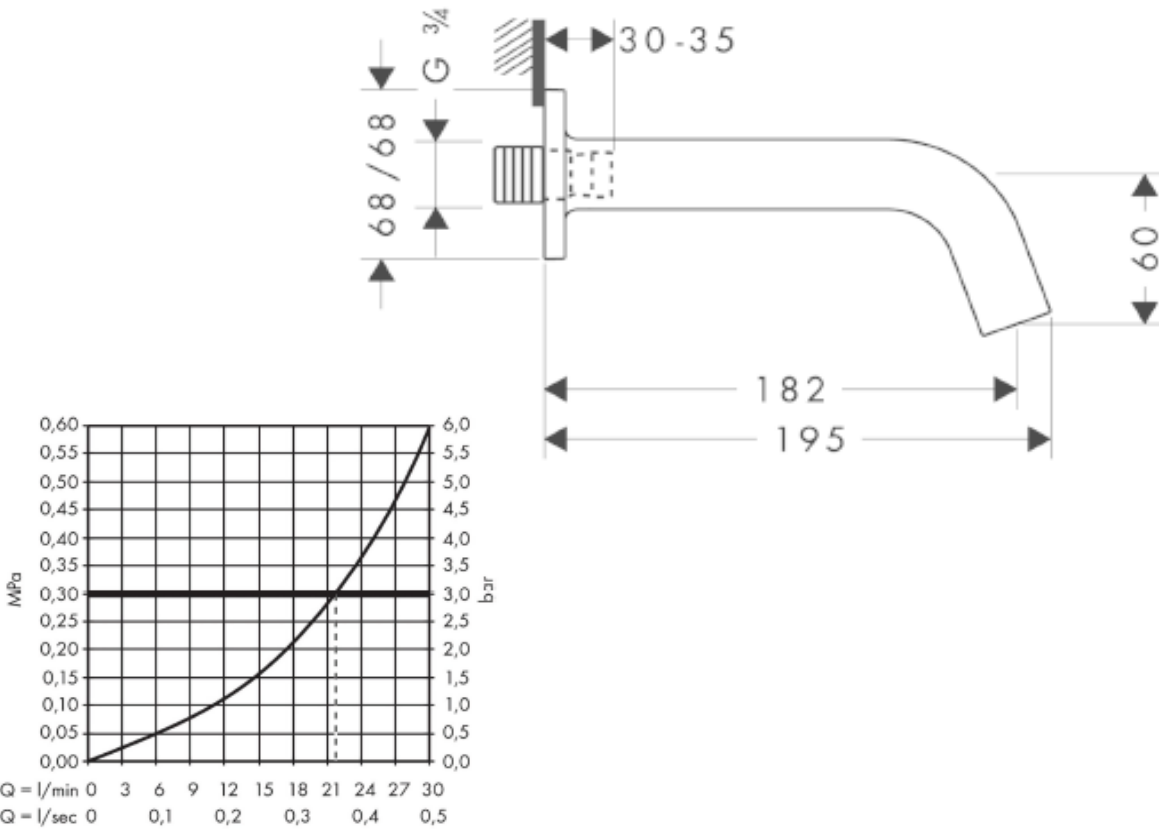

SPECIFICATION SHEET - fittings

BRAND:	AXOR®	Product Photo:
ORIGIN:	Germany	
SERIES:	Citterio M	
PRODUCT DESCRIPTION:	Bath spout 3/4" • flow rate: 22 l/min	
MODEL No.	34410.000	
FINISH/COLOUR:	Chrome-plated	
DIMENSIONS:	195mm L 182mm spout projection	
OPTIONAL MATCHING PARTS:		

Technical Informations:

REMINDER:	Pipe flushing must be done before faucets are installed. Failure to do so voids the warranty.
	Do not use cleaners containing abrasive cleansers, ammonia, bleach, acids, waxes, alcohol, solvents or other products not recommended for chrome.
	All information is for reference only, installation shall always be based on the actual product delivered.