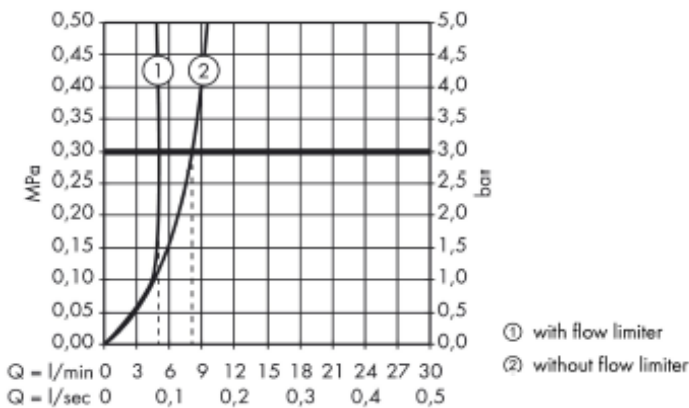

SPECIFICATION SHEET - fittings

BRAND:	AXOR®	Product Photo:
ORIGIN:	Germany	
SERIES:	Citterio M	
PRODUCT DESCRIPTION:	Finish set with escutcheon Wall-mounted 3-hole basin mixer • flow rate: 5 l/min	
MODEL No.	34315.000	
FINISH/COLOUR:	Chrome-plated	
DIMENSIONS:	236mm L 226mm spout projection	
OPTIONAL MATCHING PARTS:	1x basin waste trap 1¼"	

Technical Informations:

REMINDER: Pipe flushing must be done before faucets are installed. Failure to do so voids the warranty.

Do not use cleaners containing abrasive cleansers, ammonia, bleach, acids, waxes, alcohol, solvents or other products not recommended for chrome.

All information is for reference only, installation shall always be based on the actual product delivered.