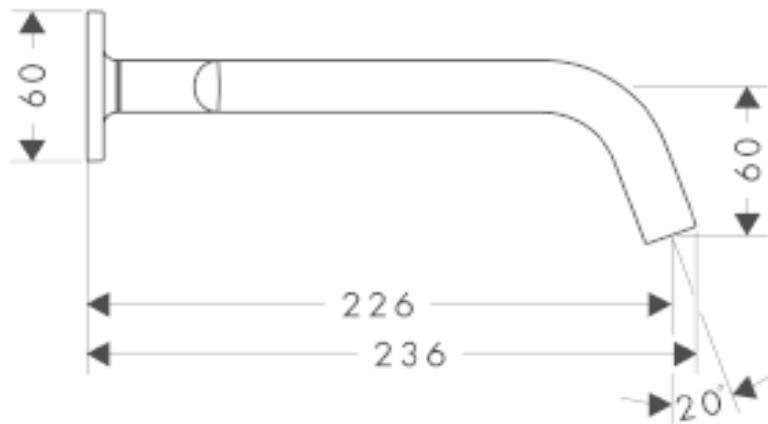

SPECIFICATION SHEET - fittings

BRAND:	AXOR®	Product Photo:
ORIGIN:	Germany	
SERIES:	Citterio M	
PRODUCT DESCRIPTION:	Finish set with escutcheon Wall-mounted 3-hole basin mixer • flow rate: 5 l/min	
MODEL No.	34315.000	
FINISH/COLOUR:	Chrome-plated	
DIMENSIONS:	236mm L 226mm spout projection	
OPTIONAL MATCHING PARTS:	1x basin waste trap 1¼"	

Technical Informations:

REMINDER: Pipe flushing must be done before faucets are installed. Failure to do so voids the warranty.

Do not use cleaners containing abrasive cleansers, ammonia, bleach, acids, waxes, alcohol, solvents or other products not recommended for chrome.

All information is for reference only, installation shall always be based on the actual product delivered.