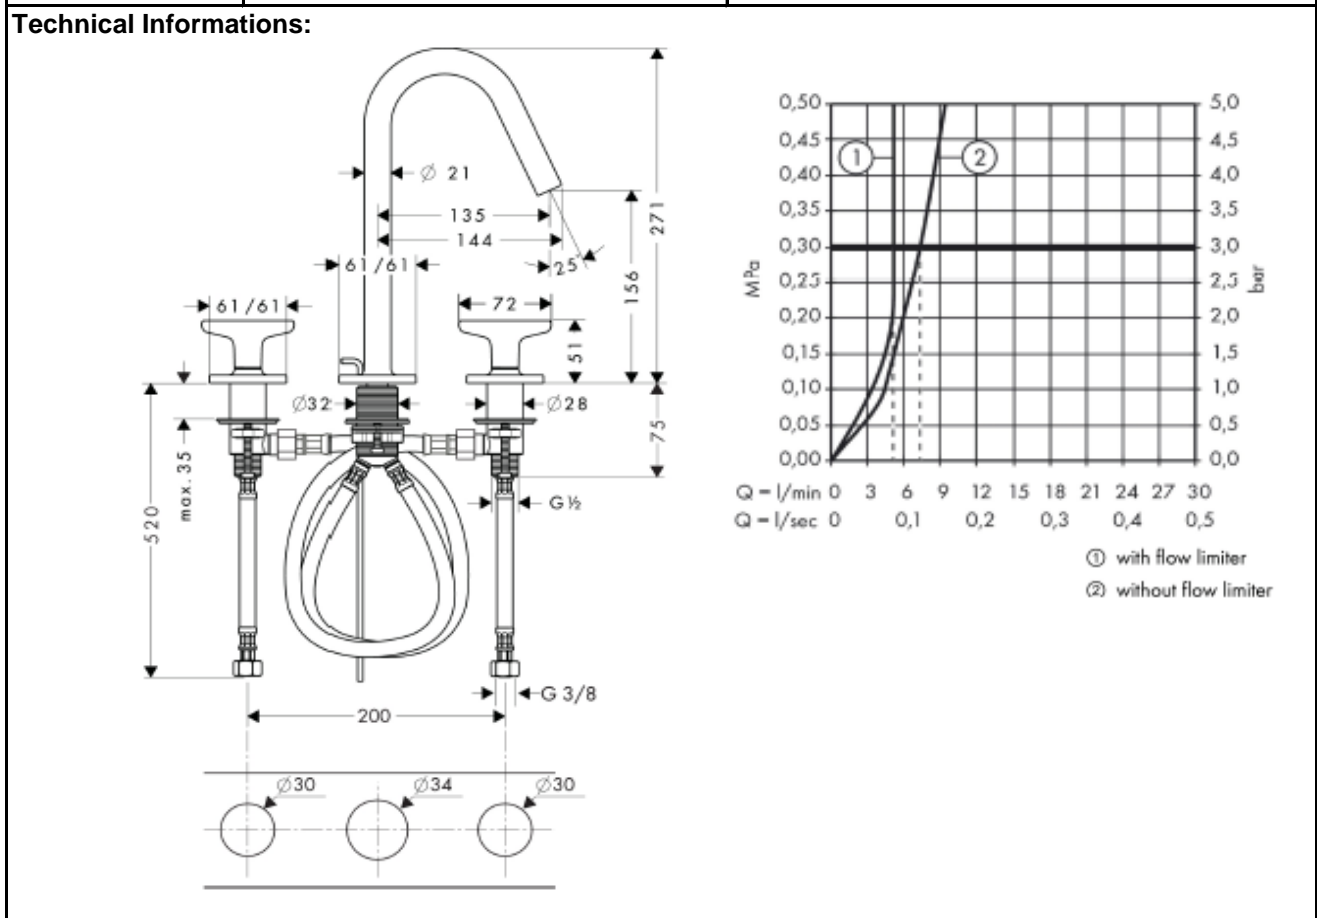

## SPECIFICATION SHEET - fittings

<b>BRAND:</b>	<b>AXOR®</b>
<b>ORIGIN:</b>	Germany
<b>SERIES:</b>	<b>Citterio M</b>
<b>PRODUCT DESCRIPTION:</b>	3hole basin mixer star handles • flow rate: 5 l/min
<b>MODEL No.</b>	34135.000
<b>FINISH/COLOUR:</b>	Chrome-plated
<b>DIMENSIONS:</b>	271mm height 135mm spout projection
<b>OPTIONAL MATCHING PARTS:</b>	2x angle valve 1/2"x10mm 1x basin waste trap 1 1/4"