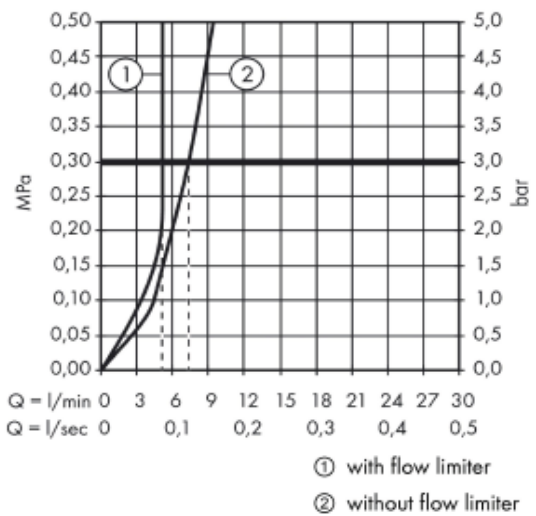

Technical Informations:

REMINDER:	Pipe flushing must be done before faucets are installed. Failure to do so voids the warranty.
	Do not use cleaners containing abrasive cleansers, ammonia, bleach, acids, waxes, alcohol, solvents or other products not recommended for chrome.
	All information is for reference only, installation shall always be based on the actual product delivered.