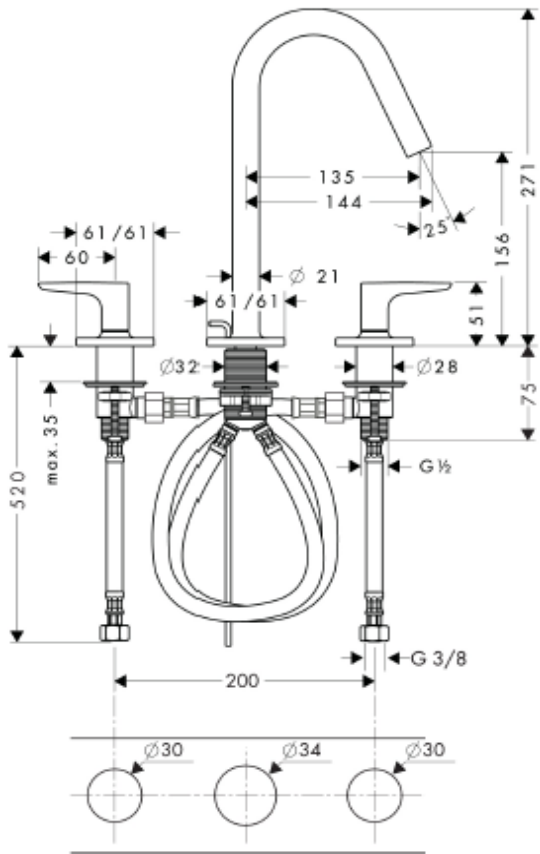

Technical Informations:

REMINDER:	Pipe flushing must be done before faucets are installed. Failure to do so voids the warranty.
	Do not use cleaners containing abrasive cleansers, ammonia, bleach, acids, waxes, alcohol, solvents or other products not recommended for chrome.
	All information is for reference only, installation shall always be based on the actual product delivered.