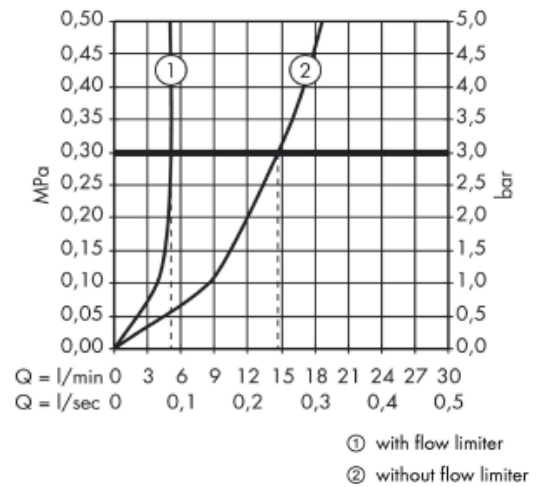

Technical Informations:

REMINDER: Pipe flushing must be done before faucets are installed. Failure to do so voids the warranty.
Do not use cleaners containing abrasive cleansers, ammonia, bleach, acids, waxes, alcohol, solvents or other products not recommended for chrome.
All information is for reference only, installation shall always be based on the actual product delivered.