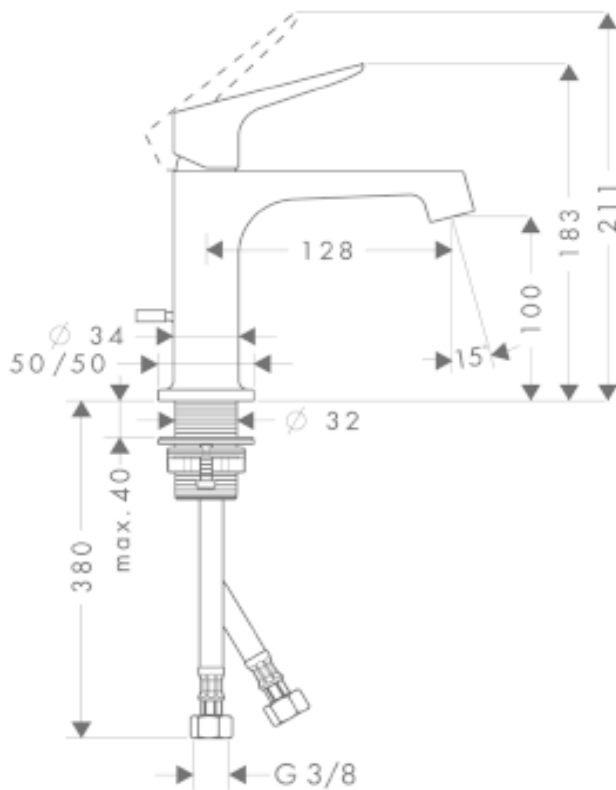

Technical Informations:

REMINDER: Pipe flushing must be done before faucets are installed. Failure to do so voids the warranty.
Do not use cleaners containing abrasive cleansers, ammonia, bleach, acids, waxes, alcohol, solvents or other products not recommended for chrome.
All information is for reference only, installation shall always be based on the actual product delivered.