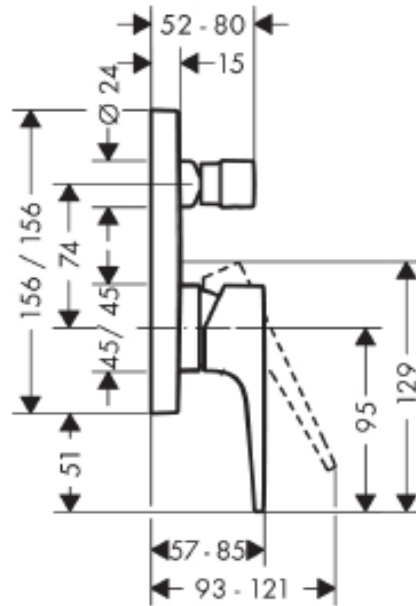

SPECIFICATION SHEET - fittings

BRAND:	hansgrohe	Product Photo:
ORIGIN:	Germany	
SERIES:	Metropol	
PRODUCT DESCRIPTION:	Finish set for bath & shower mixer	
MODEL No.	32545 000	
FINISH/COLOUR:	Chrome-plated	
DIMENSIONS:	156mm x 156mm	
OPTIONAL MATCHING PARTS:	iBox	

Technical Informations: Suitable for continous flow water heater

REMINDER:	Pipe flushing must be done before faucets are installed. Failure to do so voids the warranty. Do not use cleaners containing abrasive cleansers, ammonia, bleach, acids, waxes, alcohol, solvents or other products not recommended for chrome. All information is for reference only, installation shall always be based on the actual product delivered.