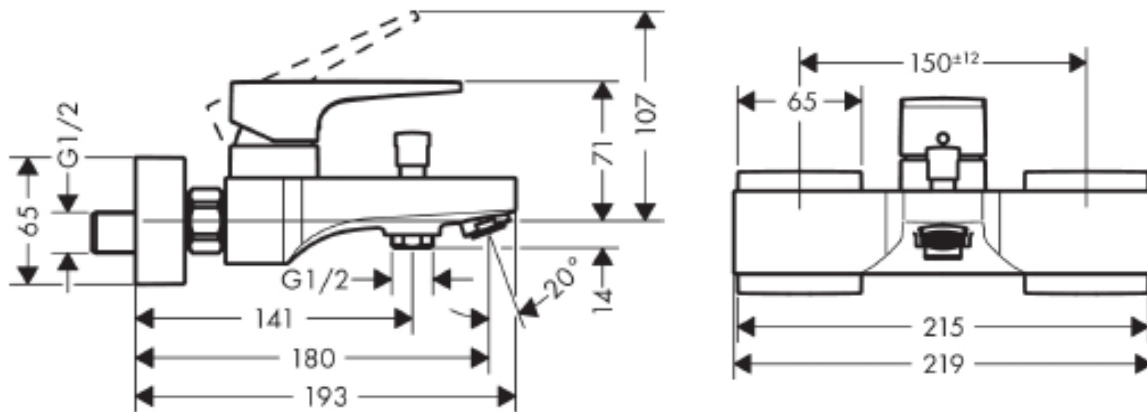

SPECIFICATION SHEET - fittings

BRAND:	hansgrohe	Product Photo:
ORIGIN:	Germany	
SERIES:	Metropol	
PRODUCT DESCRIPTION:	Exposed bath & shower mixer • normal spray • flow rate: 22 l/min	
MODEL No.	32540 000	
FINISH/COLOUR:	Chrome-plated	
DIMENSIONS:	193mm L x 219mm W 180mm spout projection	
OPTIONAL MATCHING PARTS:		

Technical Informations: Suitable for continous flow water heater

REMINDER:	Pipe flushing must be done before faucets are installed. Failure to do so voids the warranty. Do not use cleaners containing abrasive cleansers, ammonia, bleach, acids, waxes, alcohol, solvents or other products not recommended for chrome. All information is for reference only, installation shall always be based on the actual product delivered.