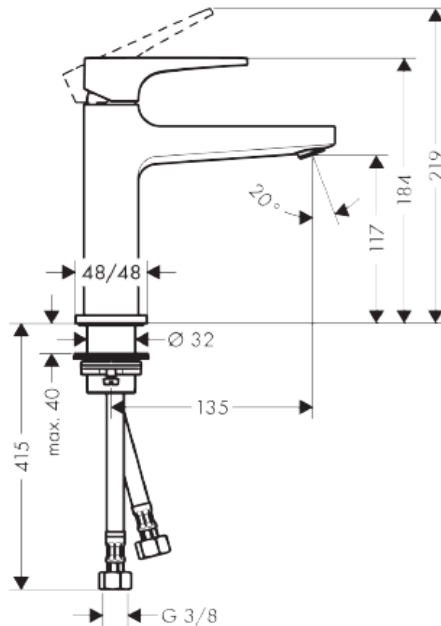

SPECIFICATION SHEET - fittings

BRAND:	hansgrohe	Product Photo:
ORIGIN:	Germany	
SERIES:	Metropol	
PRODUCT DESCRIPTION:	Single lever basin mixer 110 • CoolStart • with push-open waste set G 1 ¼" • normal spray • flow rate: 5 l/min	
MODEL No.	32508 000	
FINISH/COLOUR:	Chrome-plated	
DIMENSIONS:	184mm height 135mm spout projection	
OPTIONAL MATCHING PARTS:	2x angle valve ½"x¾" basin waste trap	

Technical Informations: Suitable for continous flow water heater

REMINDER:	Pipe flushing must be done before faucets are installed. Failure to do so voids the warranty.
	Do not use cleaners containing abrasive cleansers, ammonia, bleach, acids, waxes, alcohol, solvents or other products not recommended for chrome.
	All information is for reference only, installation shall always be based on the actual product delivered.