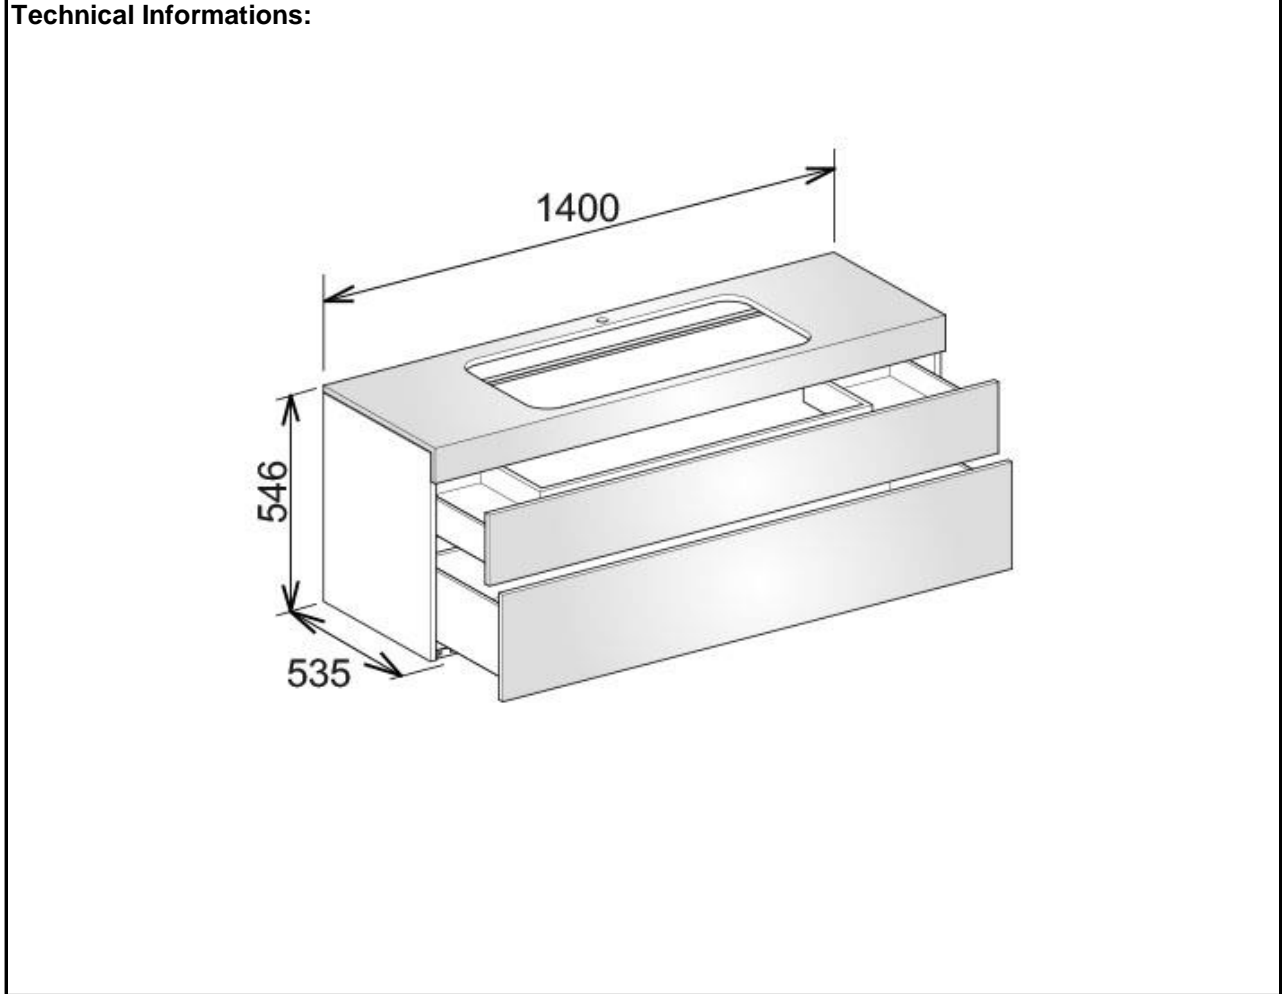

SPECIFICATION SHEET - vanity unit

BRAND:	KEUCO	Product Photo: 
ORIGIN:	Germany	
SERIES:	VANITY UNITS	
PRODUCT DESCRIPTION:	ED400 vanity unit 1 tap hole & 2 drawers with push open mechanism & soft closing with plastic odour trap 1¼" x 32mm	
MODEL No.	31583 680100	
FINISH/COLOUR:	Walnut	
DIMENSIONS:	535mm x 1400mm x 546mm	
OPTIONAL MATCHING PARTS:		