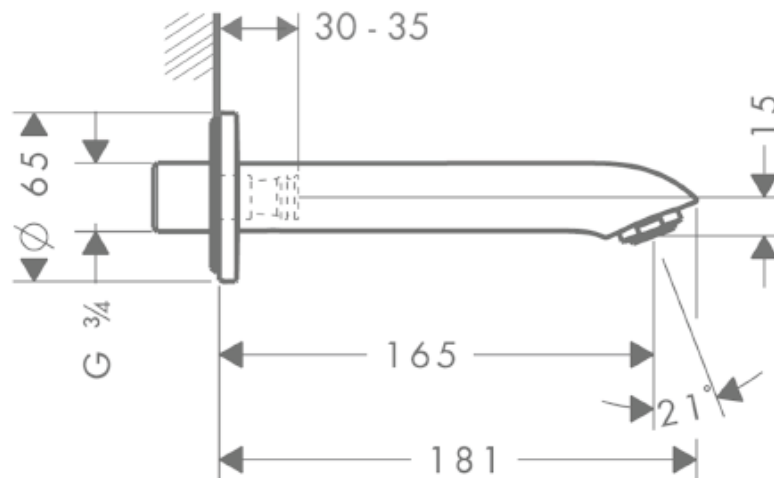

SPECIFICATION SHEET - fittings

BRAND:	hansgrohe	Product Photo:
ORIGIN:	Germany	
SERIES:	New Metris	
PRODUCT DESCRIPTION:	Bath Spout ¾" • flow rate: 20 l/min • spray type: normal spray	
MODEL No.	31494 000	
FINISH/COLOUR:	Chrome-plated	
DIMENSIONS:	181mm length 165mm spout projection	
OPTIONAL MATCHING PARTS:		

Technical Informations:

REMINDER:	Pipe flushing must be done before faucets are installed. Failure to do so voids the warranty.
	Do not use cleaners containing abrasive cleansers, ammonia, bleach, acids, waxes, alcohol, solvents or other products not recommended for chrome.
	All information is for reference only, installation shall always be based on the actual product delivered.