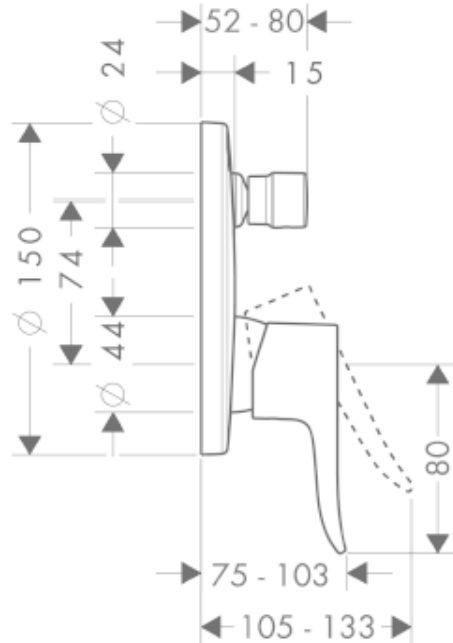

SPECIFICATION SHEET - fittings

BRAND:	hansgrohe	Product Photo:
ORIGIN:	Germany	
SERIES:	New Metris	
PRODUCT DESCRIPTION:	Finish set for concealed bath/shower mixer with automatic diverter • Flow rate: 22 l./min. at 3 bar • Flow pressure; 1~5 bar (15~70 psi)	
MODEL No.	31493 000	
FINISH/COLOUR:	Chrome-plated	
DIMENSIONS:	Ø150mm	
OPTIONAL MATCHING PARTS:	01800180 Universal iBox	

Technical Informations: Suitable for continous flow water heater

REMINDER:	Pipe flushing must be done before faucets are installed. Failure to do so voids the warranty. Do not use cleaners containing abrasive cleansers, ammonia, bleach, acids, waxes, alcohol, solvents or other products not recommended for chrome. All information is for reference only, installation shall always be based on the actual product delivered.