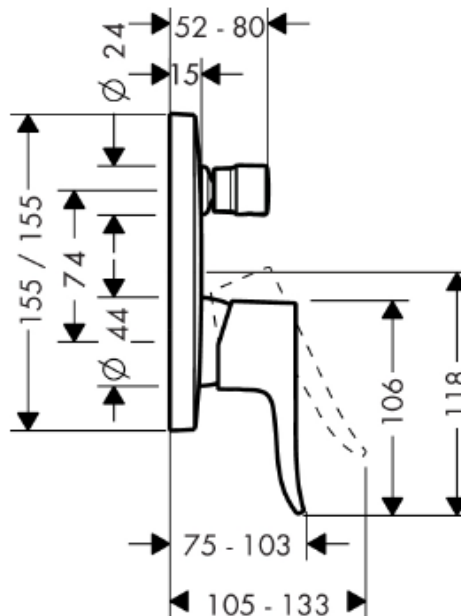

SPECIFICATION SHEET - fittings

BRAND:	hansgrohe	Product Photo:
ORIGIN:	Germany	
SERIES:	New Metris	
PRODUCT DESCRIPTION:	Finish set for concealed bath/shower mixer with automatic diverter • Flow rate: 22 l./min. at 3 bar • Flow pressure; 1~5 bar (15~70 psi)	
MODEL No.	31454 000	
FINISH/COLOUR:	Chrome-plated	
DIMENSIONS:	155mm x 155mm	
OPTIONAL MATCHING PARTS:	01800180 Universal iBox	

Technical Informations: Suitable for continous flow water heater

REMINDER:	Pipe flushing must be done before faucets are installed. Failure to do so voids the warranty.
	Do not use cleaners containing abrasive cleansers, ammonia, bleach, acids, waxes, alcohol, solvents or other products not recommended for chrome.
	All information is for reference only, installation shall always be based on the actual product delivered.