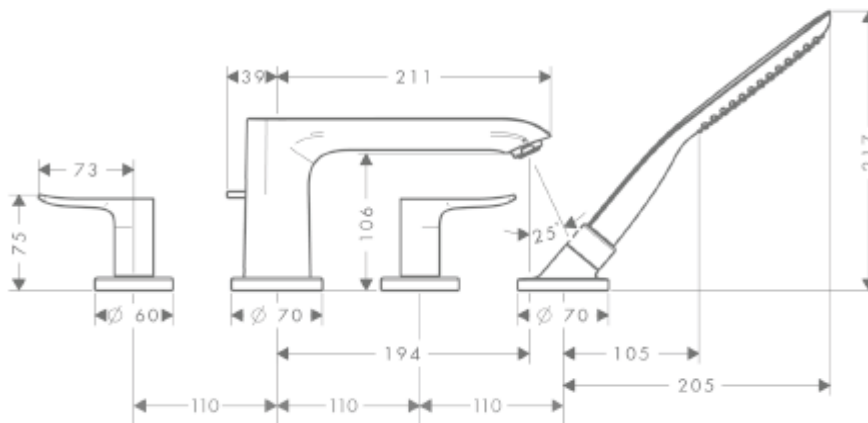

SPECIFICATION SHEET - fittings

BRAND:	hangrohe	Product Photo:
ORIGIN:	Germany	
SERIES:	New Metris	
PRODUCT DESCRIPTION:	Finish set for 4-hole 2-handles rim mounted bath mixer with extractable shower hose • spray type: normal and spray jet • Flow rate: 22 l./min. at 3 bar • Flow pressure; 1~5 bar (15~70 psi)	
MODEL No.	31442 000	
FINISH/COLOUR:	Chrome-plated	
DIMENSIONS:	211mm L 194mm spout projection	
OPTIONAL MATCHING PARTS:	13444180 basic set	

Technical Informations: Suitable for continous flow water heater

REMINDER:	Pipe flushing must be done before faucets are installed. Failure to do so voids the warranty. Do not use cleaners containing abrasive cleansers, ammonia, bleach, acids, waxes, alcohol, solvents or other products not recommended for chrome. All information is for reference only, installation shall always be based on the actual product delivered.