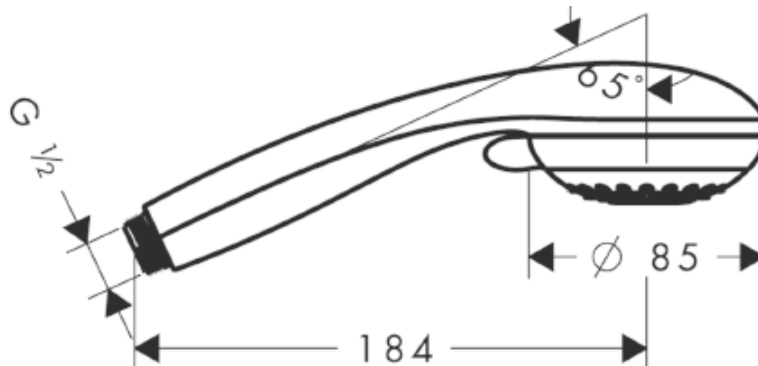

SPECIFICATION SHEET - fittings

BRAND:	hansgrohe	Product Photo:
ORIGIN:	Germany	
SERIES:	Handshowers	
PRODUCT DESCRIPTION:	Crometta 85 Multi hanshower with Normal, Massage & Mono sprays • Flow rate: 16 l/min. at 3 bar	
MODEL No.	28563 000	
FINISH/COLOUR:	Chrome-plated	
DIMENSIONS:		
OPTIONAL MATCHING PARTS:		

Technical Informations: Suitable for continous flow water heater

REMINDER:	Pipe flushing must be done before faucets are installed. Failure to do so voids the warranty.
	Do not use cleaners containing abrasive cleansers, ammonia, bleach, acids, waxes, alcohol, solvents or other products not recommended for chrome.
	All information is for reference only, installation shall always be based on the actual product delivered.