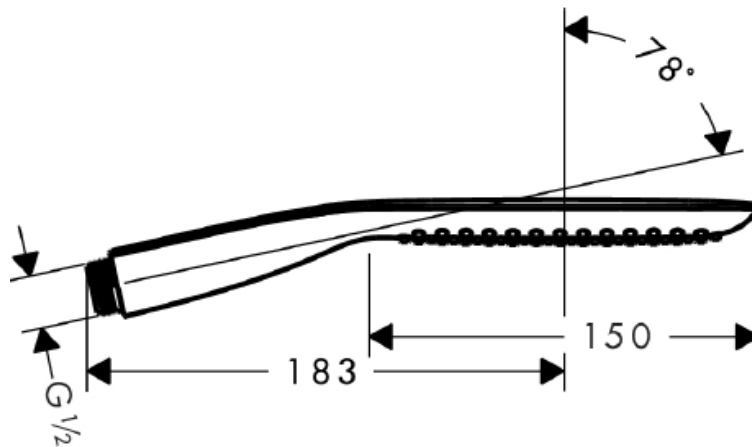

SPECIFICATION SHEET - fittings

BRAND:	hansgrohe	Product Photo:
ORIGIN:	Germany	
SERIES:	PuraVida	
PRODUCT DESCRIPTION:	Baton handshower 120 1jet • spray type: RainAir • flow rate: 16 l/min	
MODEL No.	28558 000 / 28558 400	
FINISH/COLOUR:	Chrome-plated / white-chrome	
DIMENSIONS:		
OPTIONAL MATCHING PARTS:		

Technical Informations: Suitable for continous flow water heater

REMINDER:	Pipe flushing must be done before faucets are installed. Failure to do so voids the warranty.
	Do not use cleaners containing abrasive cleansers, ammonia, bleach, acids, waxes, alcohol, solvents or other products not recommended for chrome.
	All information is for reference only, installation shall always be based on the actual product delivered.