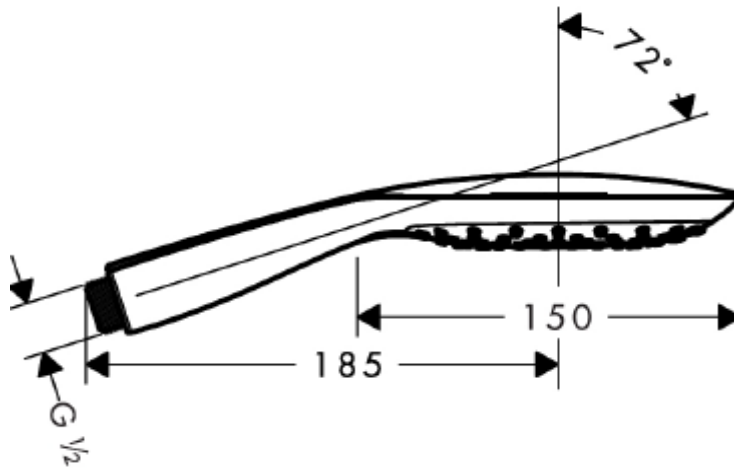

SPECIFICATION SHEET - fittings

BRAND:	hansgrohe	Product Photo:
ORIGIN:	Germany	
SERIES:	PuraVida	
PRODUCT DESCRIPTION:	Handshower 3jet • spray type: RainAir, CaressAir, Mix • flow rate: 16 l/min	
MODEL No.	28557 000 / 28557 400	
FINISH/COLOUR:	Chrome-plated / white-chrome	
DIMENSIONS:		
OPTIONAL MATCHING PARTS:		

Technical Informations: Suitable for continous flow water heater

REMINDER:	Pipe flushing must be done before faucets are installed. Failure to do so voids the warranty.
	Do not use cleaners containing abrasive cleansers, ammonia, bleach, acids, waxes, alcohol, solvents or other products not recommended for chrome.
	All information is for reference only, installation shall always be based on the actual product delivered.