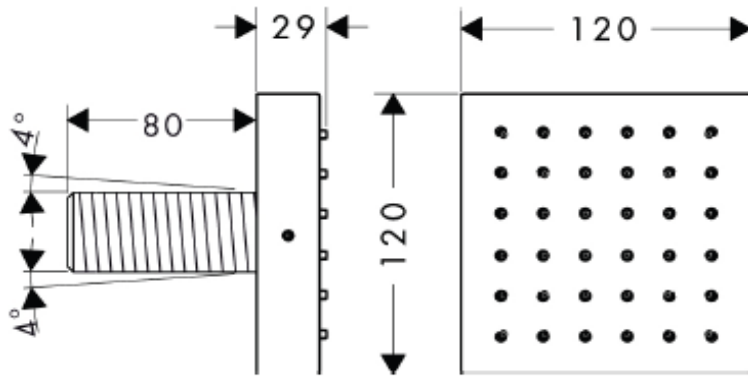

SPECIFICATION SHEET - fittings

BRAND:	AXOR®	Product Photo:
ORIGIN:	Germany	
SERIES:	Starck X Shower Collection	
PRODUCT DESCRIPTION:	Shower Module finish set • can be used as overhead, shoulder, side shower • with 5 spray angles flow rate: 5.3 l/min	
MODEL No.	28491.000	
FINISH/COLOUR:	Chrome-plated	
DIMENSIONS:	120mm x 120mm	
OPTIONAL MATCHING PARTS:		

Technical Informations:

REMINDER:	Pipe flushing must be done before faucets are installed. Failure to do so voids the warranty.
	Do not use cleaners containing abrasive cleansers, ammonia, bleach, acids, waxes, alcohol, solvents or other products not recommended for chrome.
	All information is for reference only, installation shall always be based on the actual product delivered.