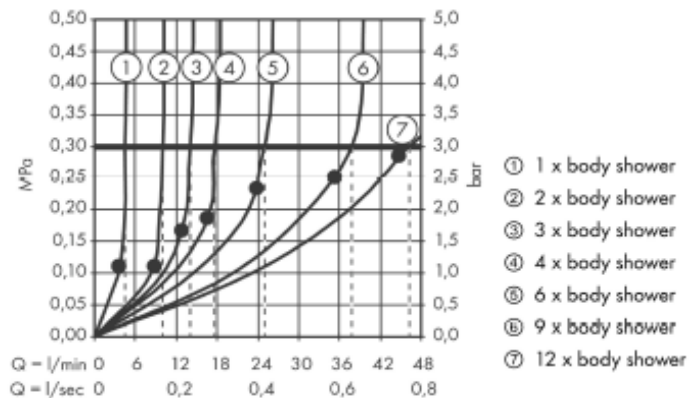

SPECIFICATION SHEET - fittings

BRAND:	AXOR®	Product Photo:
ORIGIN:	Germany	
SERIES:	Starck X Shower Collection	
PRODUCT DESCRIPTION:	Shower Module finish set • can be used as overhead, shoulder, side shower • with 5 spray angles flow rate: 5.3 l/min	
MODEL No.	28491.000	
FINISH/COLOUR:	Chrome-plated	
DIMENSIONS:	120mm x 120mm	
OPTIONAL MATCHING PARTS:		

Technical Informations:

REMINDER:	Pipe flushing must be done before faucets are installed. Failure to do so voids the warranty.
	Do not use cleaners containing abrasive cleansers, ammonia, bleach, acids, waxes, alcohol, solvents or other products not recommended for chrome.
	All information is for reference only, installation shall always be based on the actual product delivered.