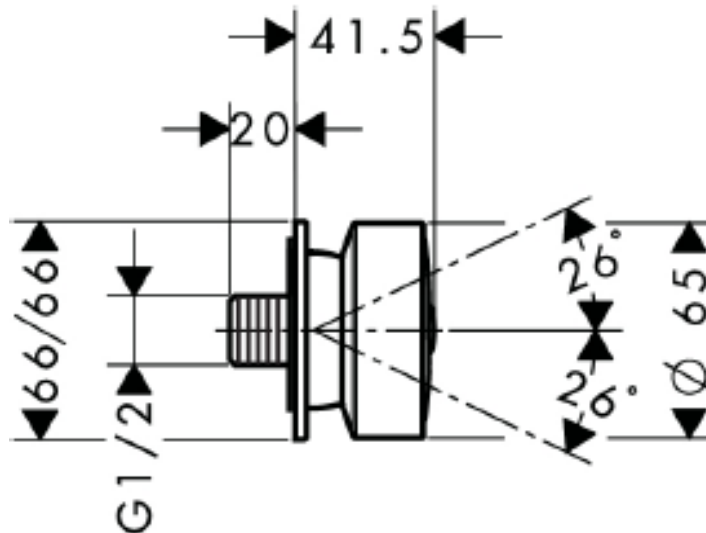

SPECIFICATION SHEET - fittings

BRAND:	hansgrohe	Product Photo:
ORIGIN:	Germany	
SERIES:	Body Showers	
PRODUCT DESCRIPTION:	Bodyvette body jet with square plate • spray type: normal spray • Flow rate: 5 l./min. at 3 bar • Flow pressure; 1~5 bar (15~70 psi)	
MODEL No.	28469 000	
FINISH/COLOUR:	Chrome-plated	
DIMENSIONS:	66mm x 66mm x 41.5mm	
OPTIONAL MATCHING PARTS:		

Technical Informations: Suitable for continous flow water heater

REMINDER:	Pipe flushing must be done before faucets are installed. Failure to do so voids the warranty.
	Do not use cleaners containing abrasive cleansers, ammonia, bleach, acids, waxes, alcohol, solvents or other products not recommended for chrome.
	All information is for reference only, installation shall always be based on the actual product delivered.