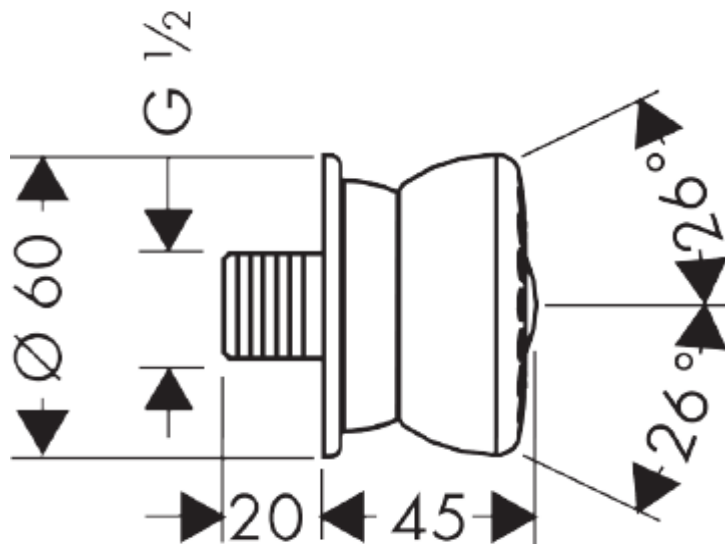

SPECIFICATION SHEET - fittings

BRAND:	hansgrohe	Product Photo:
ORIGIN:	Germany	
SERIES:	Body Showers	
PRODUCT DESCRIPTION:	Bodyvette body shower 1jet • Flow rate: 6 l/min. at 3 bar • Flow pressure; 1~5 bar (15~70 psi)	
MODEL No.	28466 000	
FINISH/COLOUR:	Chrome-plated	
DIMENSIONS:	Ø60mm x 45mm	
OPTIONAL MATCHING PARTS:		

Technical Informations:

REMINDER:	Pipe flushing must be done before faucets are installed. Failure to do so voids the warranty.
	Do not use cleaners containing abrasive cleansers, ammonia, bleach, acids, waxes, alcohol, solvents or other products not recommended for chrome.
	All information is for reference only, installation shall always be based on the actual product delivered.