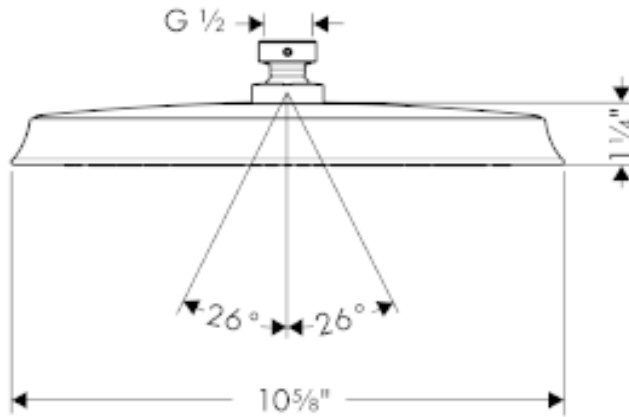

SPECIFICATION SHEET - fittings

BRAND:	hansgrohe	Product Photo:
ORIGIN:	Germany	
SERIES:	Swing C	
PRODUCT DESCRIPTION:	Raindance C Air 200 Overhead shower	
MODEL No.	28427 921	
FINISH/COLOUR:	Rubber Bronze	
DIMENSIONS:		
OPTIONAL MATCHING PARTS:	27479920 Ceiling arm 4"	

Technical Informations: Suitable for continous flow water heater

REMINDER:	Pipe flushing must be done before faucets are installed. Failure to do so voids the warranty. Do not use cleaners containing abrasive cleansers, ammonia, bleach, acids, waxes, alcohol, solvents or other products not recommended for chrome. All information is for reference only, installation shall always be based on the actual product delivered.