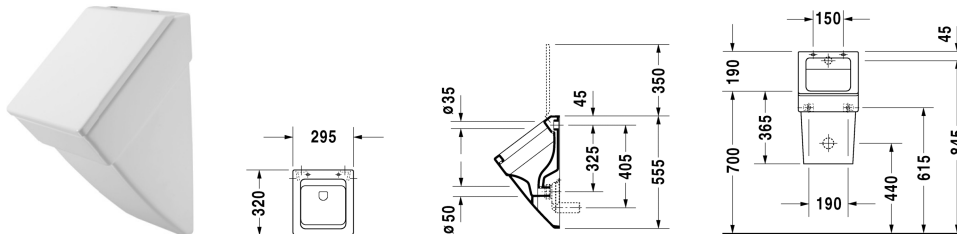

**Vero Urinal # 2801320000 / 2801320007**

| < 295 millimetre > |

| Urinal   | Dimension            | Weight          | Order number |
|--|----------------------|-----------------|--------------|
| concealed inlet, syphonic action, horizontal outlet, fixings included, model for cover   |                      |                 |              |
| <b>Colors</b>  |                      |                 |              |
| 00 White Alpin   |                      |                 |              |
| <b>Variant</b>   |                      |                 |              |
| model without fly  | 295 x 320 millimetre | 14.800 kilogram | 2801320000   |
| model with fly   | 295 x 320 millimetre | 14.800 kilogram | 2801320007   |
| Sanitary ceramics with the special WonderGliss surface finish will remain clean and attractive-looking for a long time to come.<br>When ordering WonderGliss please add a "1" as eleventh digit to the model number. |                      |                 |              |
| <b>Accessory</b>   |                      |                 |              |
| Water inlet mechanism for urinals with back supply   | 1/2" millimetre      | 0.100 kilogram  | 695800       |
| Siphon 1 - 4 L, horizontal outlet (concealed)  | ø 50 millimetre      | 0.200 kilogram  | 005112       |
| <b>Suitable products</b>   |                      |                 |              |
| Urinal Cover hinges stainless steel, without soft closure,   |                      |                 | 006151       |
| Urinal Cover hinges chrome, with soft closure,   |                      |                 | 002219       |

All drawings contain the necessary measurements which are subject to standard tolerances. They are stated in mm and are non-binding. Exact measurements, in particular for customised installation scenarios, can only be taken from the finished ceramic piece.