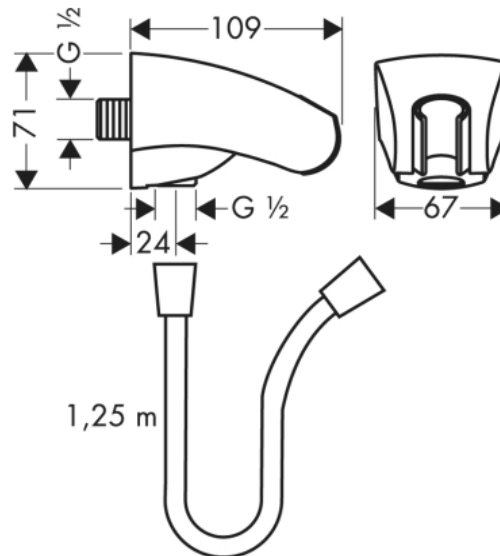

SPECIFICATION SHEET - fittings

BRAND:	hansgrohe	Product Photo:
ORIGIN:	Germany	
SERIES:	Wall Supports and Wall Outlets	
PRODUCT DESCRIPTION:	Porter'E ajustable wall shower holder with wall outlet 1/2"	
MODEL No.	27507 000	
FINISH/COLOUR:	Chrome-plated	
DIMENSIONS:		
OPTIONAL MATCHING PARTS:		

Technical Informations:

REMINDER:	Pipe flushing must be done before faucets are installed. Failure to do so voids the warranty.
	Do not use cleaners containing abrasive cleansers, ammonia, bleach, acids, waxes, alcohol, solvents or other products not recommended for chrome.
	All information is for reference only, installation shall always be based on the actual product delivered.